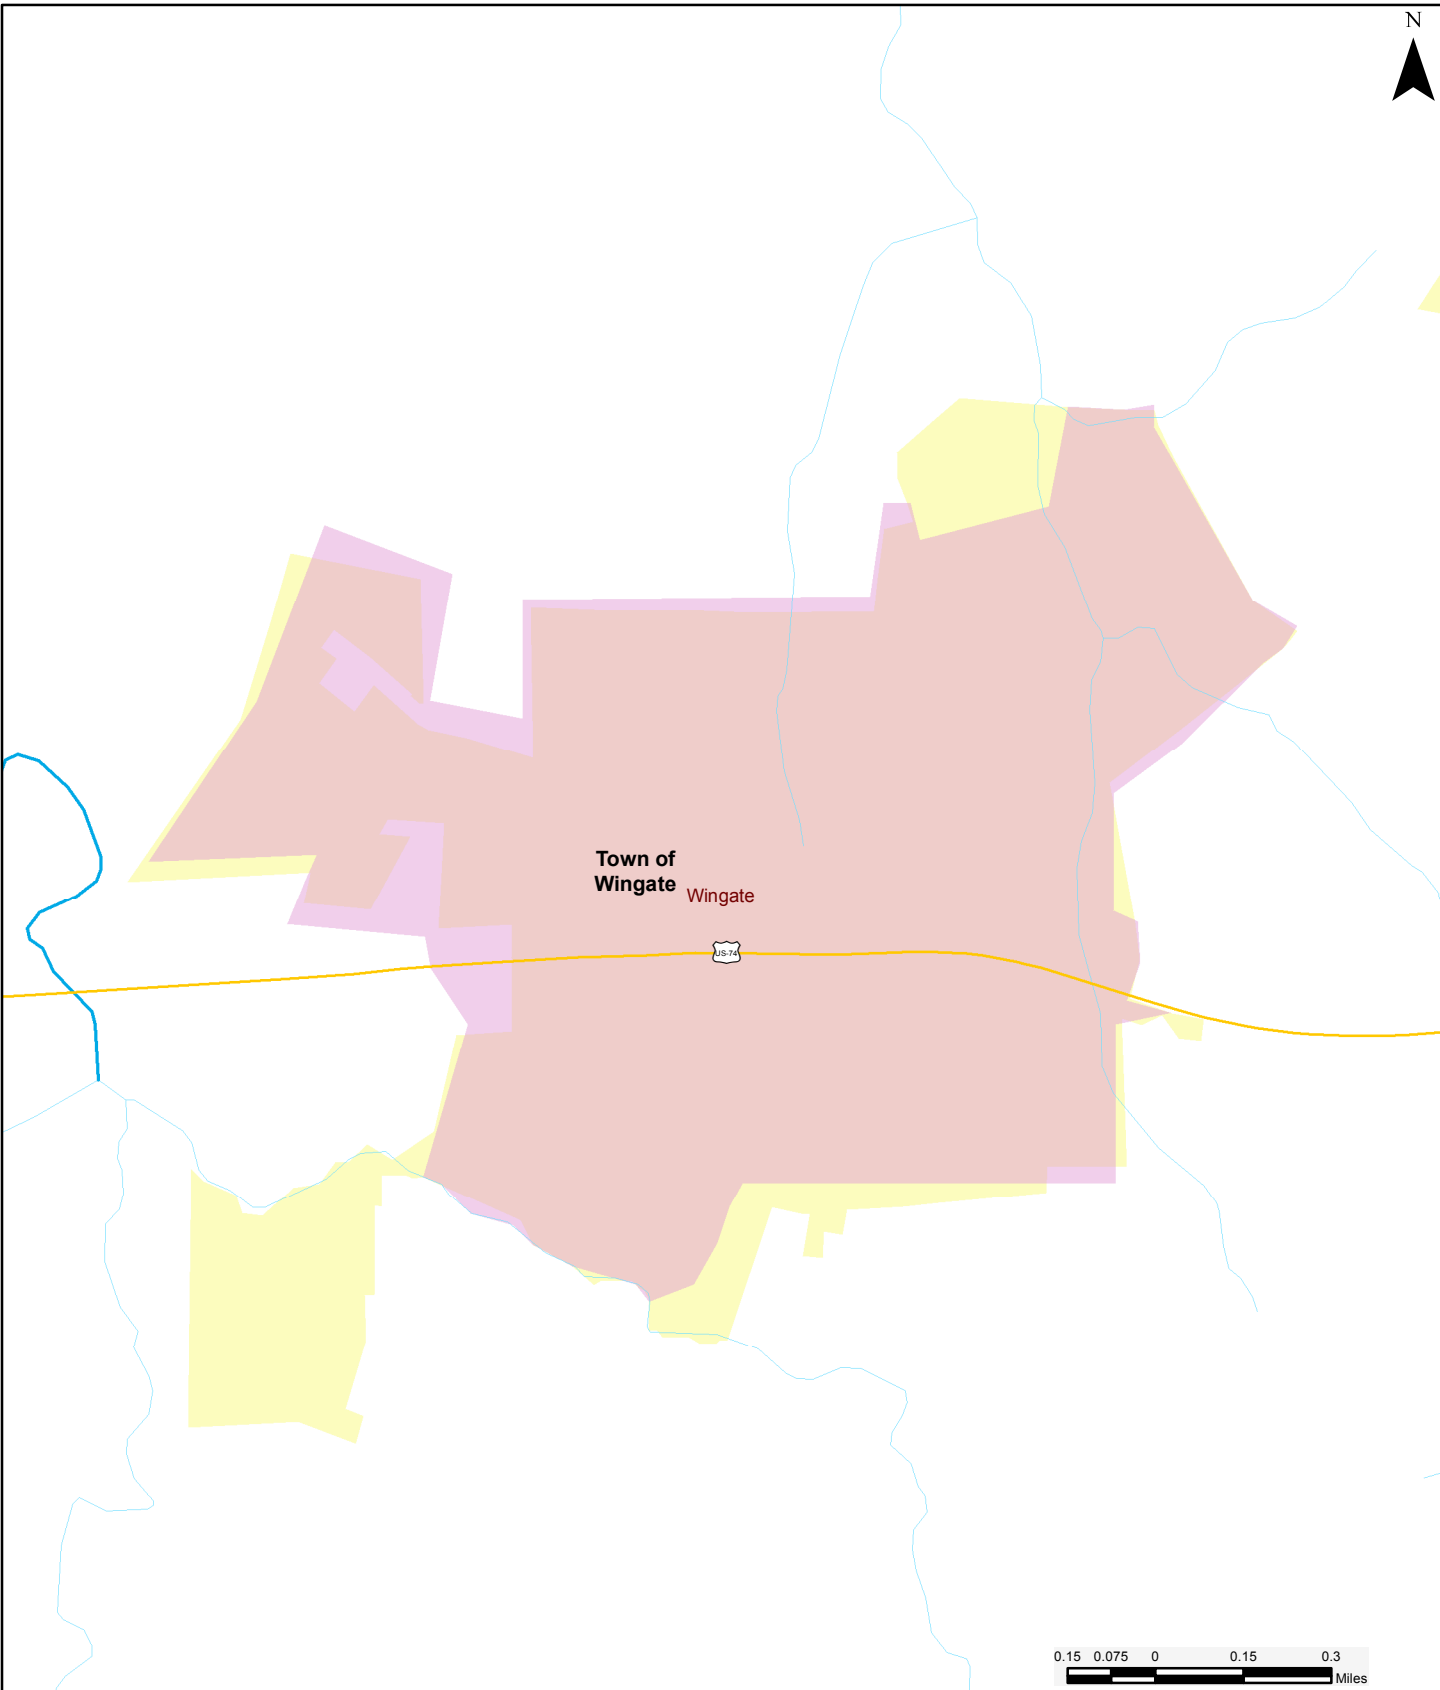

N

Water Service Area: Town of Wingate

- | | | | | | |
|--|-----------------------------|--|-------------------------|--|------------------|
| | Wastewater Treatment Plants | | Water Service Areas | | Lakes |
| | Drinking Water Wells | | Water Supply Watersheds | | Cities and Towns |
| | Surface Water Intakes | | Streams and Rivers | | US Highways |
| | | | Headwater Streams | | Interstates |
| | | | Larger Streams | | |
| | | | Rivers | | |

NOTE: Points, lines, polygons, and related information on this map are from publicly available datasets managed by both North Carolina state and U.S. federal agencies as of April 2015. UNC-TV is not responsible for any missing or inaccurate features or information.