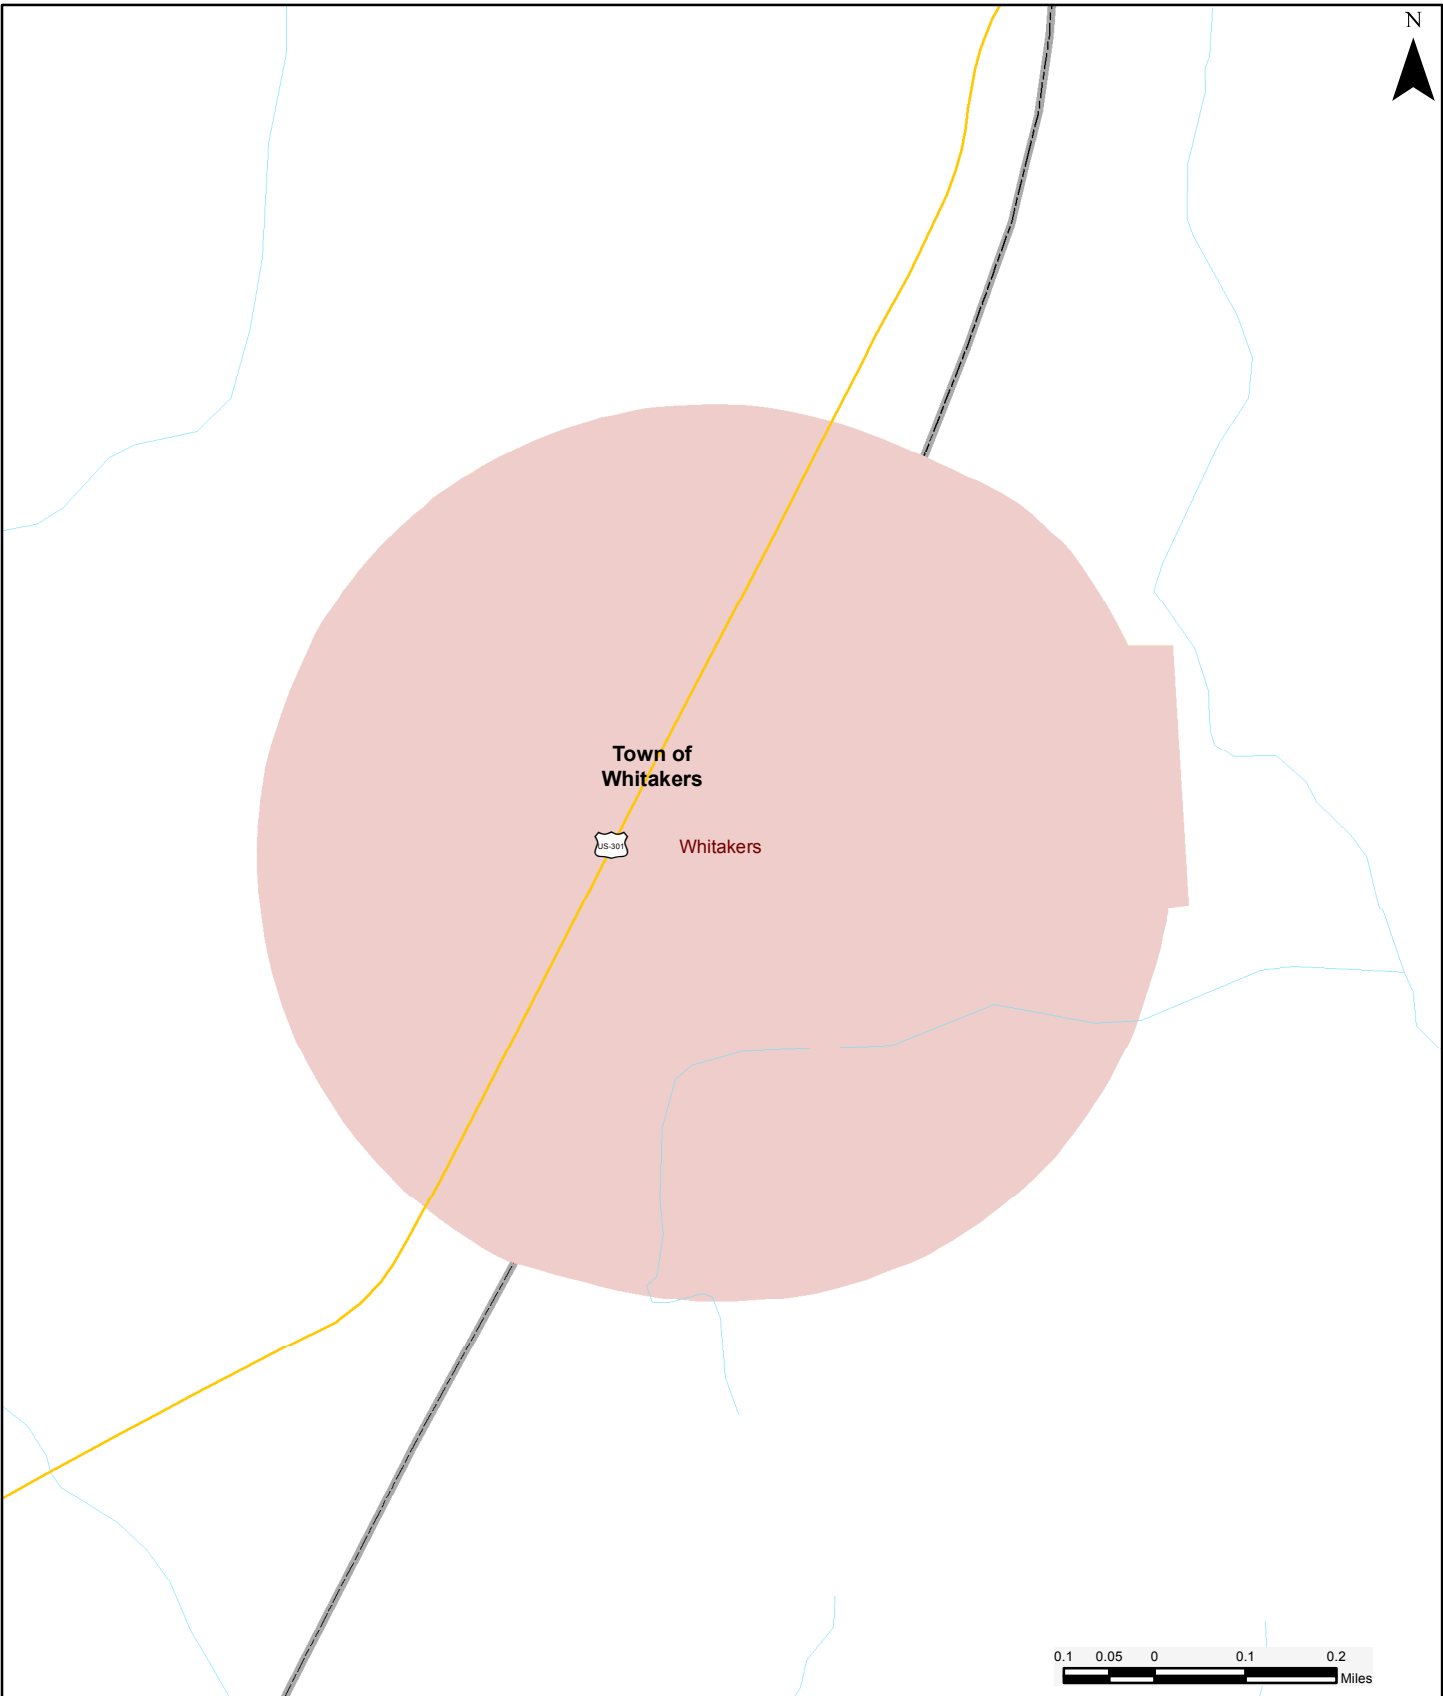

## Water Service Area: Town of Whitakers

Wastewater Treatment Plants

Water Service Areas

Lakes

Drinking Water Wells

Water Supply Watersheds

Cities and Towns

Surface Water Intakes

Streams and Rivers

US Highways

Interstates

Headwater Streams  
Larger Streams  
Rivers

NOTE: Points, lines, polygons, and related information on this map are from publicly available datasets managed by both North Carolina state and U.S. federal agencies as of April 2015. UNC-TV is not responsible for any missing or inaccurate features or information.