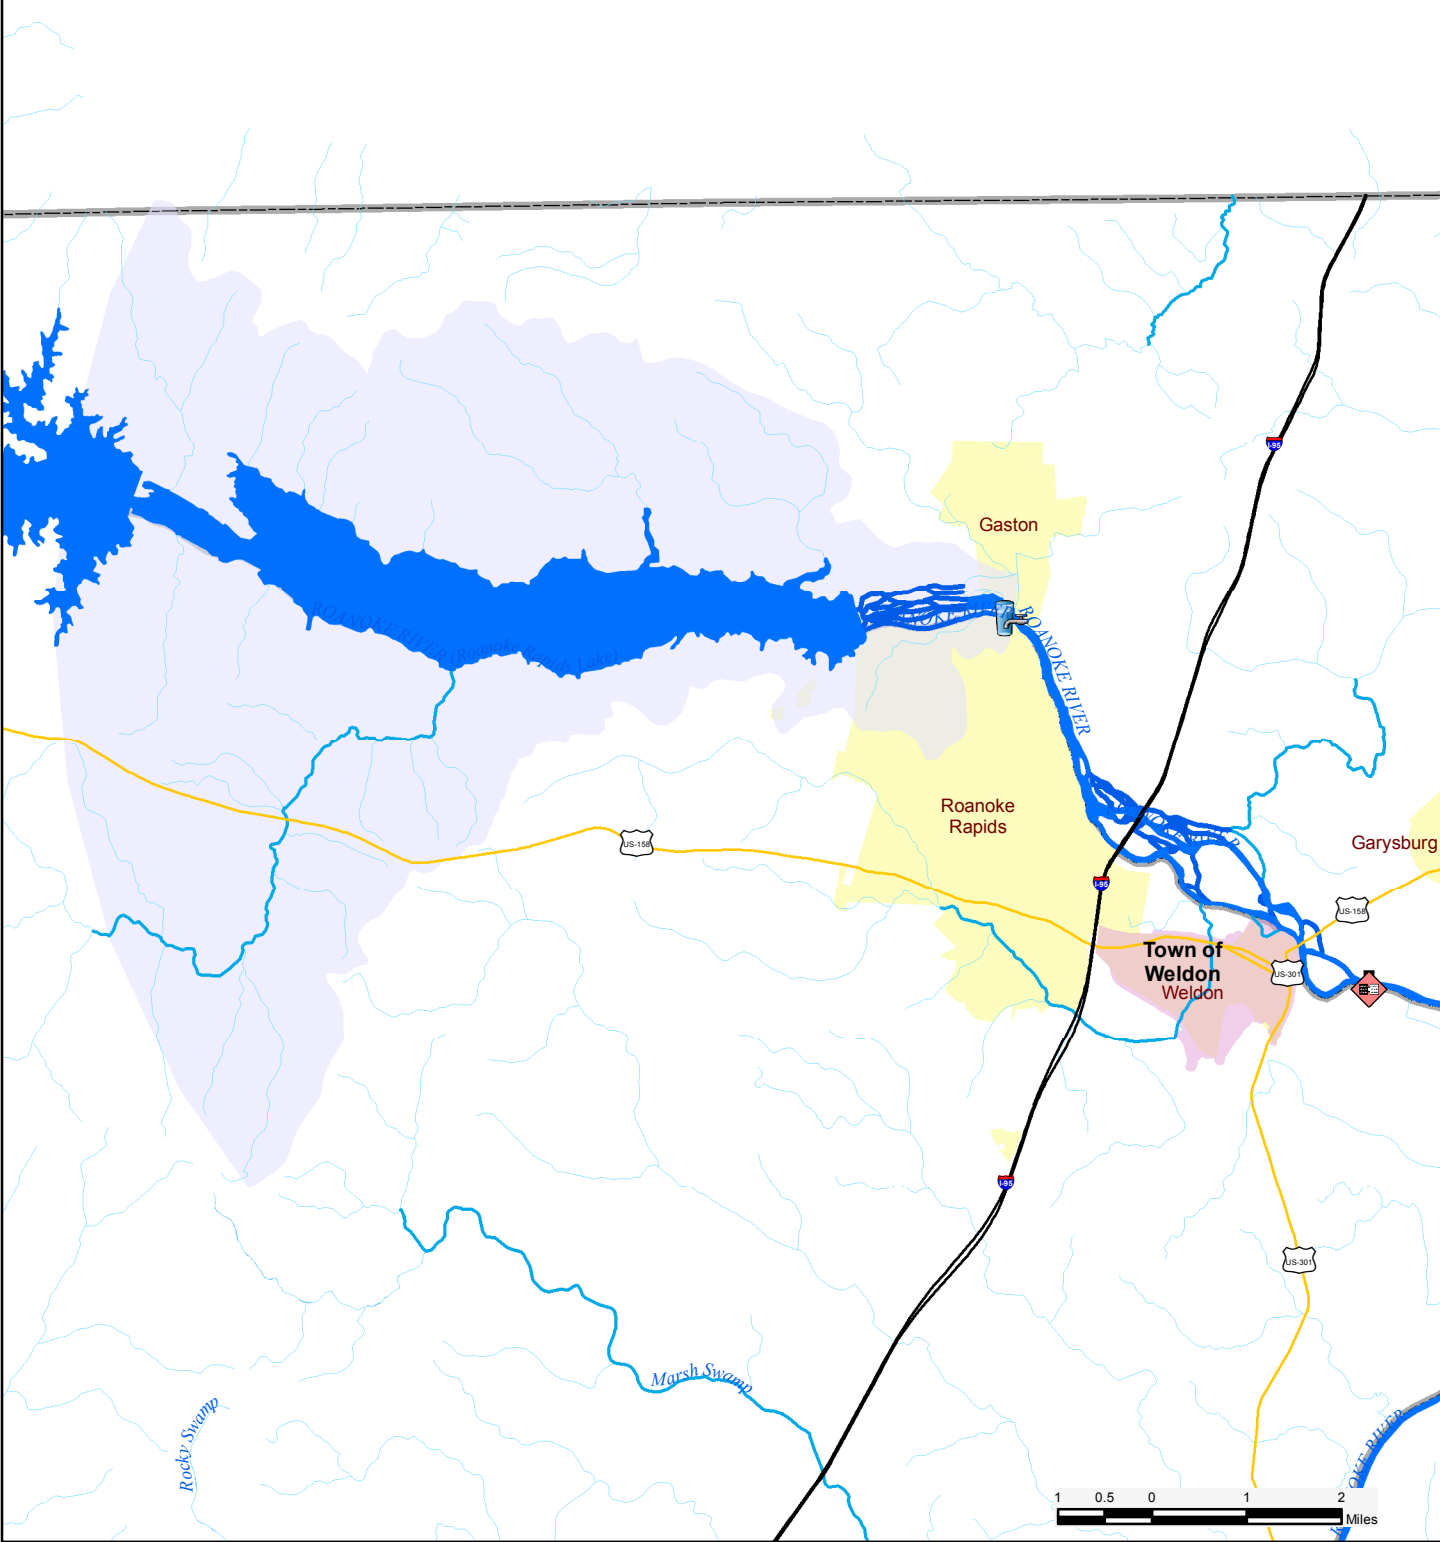

### Water Service Area: Town of Weldon

- |  |                             |  |                         |  |                  |
|--|-----------------------------|--|-------------------------|--|------------------|
|  | Wastewater Treatment Plants |  | Water Service Areas     |  | Lakes            |
|  | Drinking Water Wells        |  | Water Supply Watersheds |  | Cities and Towns |
|  | Surface Water Intakes       |  | Streams and Rivers      |  | US Highways      |
|  |                             |  | Headwater Streams       |  | Interstates      |
|  |                             |  | Larger Streams          |  |                  |
|  |                             |  | Rivers                  |  |                  |

NOTE: Points, lines, polygons, and related information on this map are from publicly available datasets managed by both North Carolina state and U.S. federal agencies as of April 2015. UNC-TV is not responsible for any missing or inaccurate features or information.