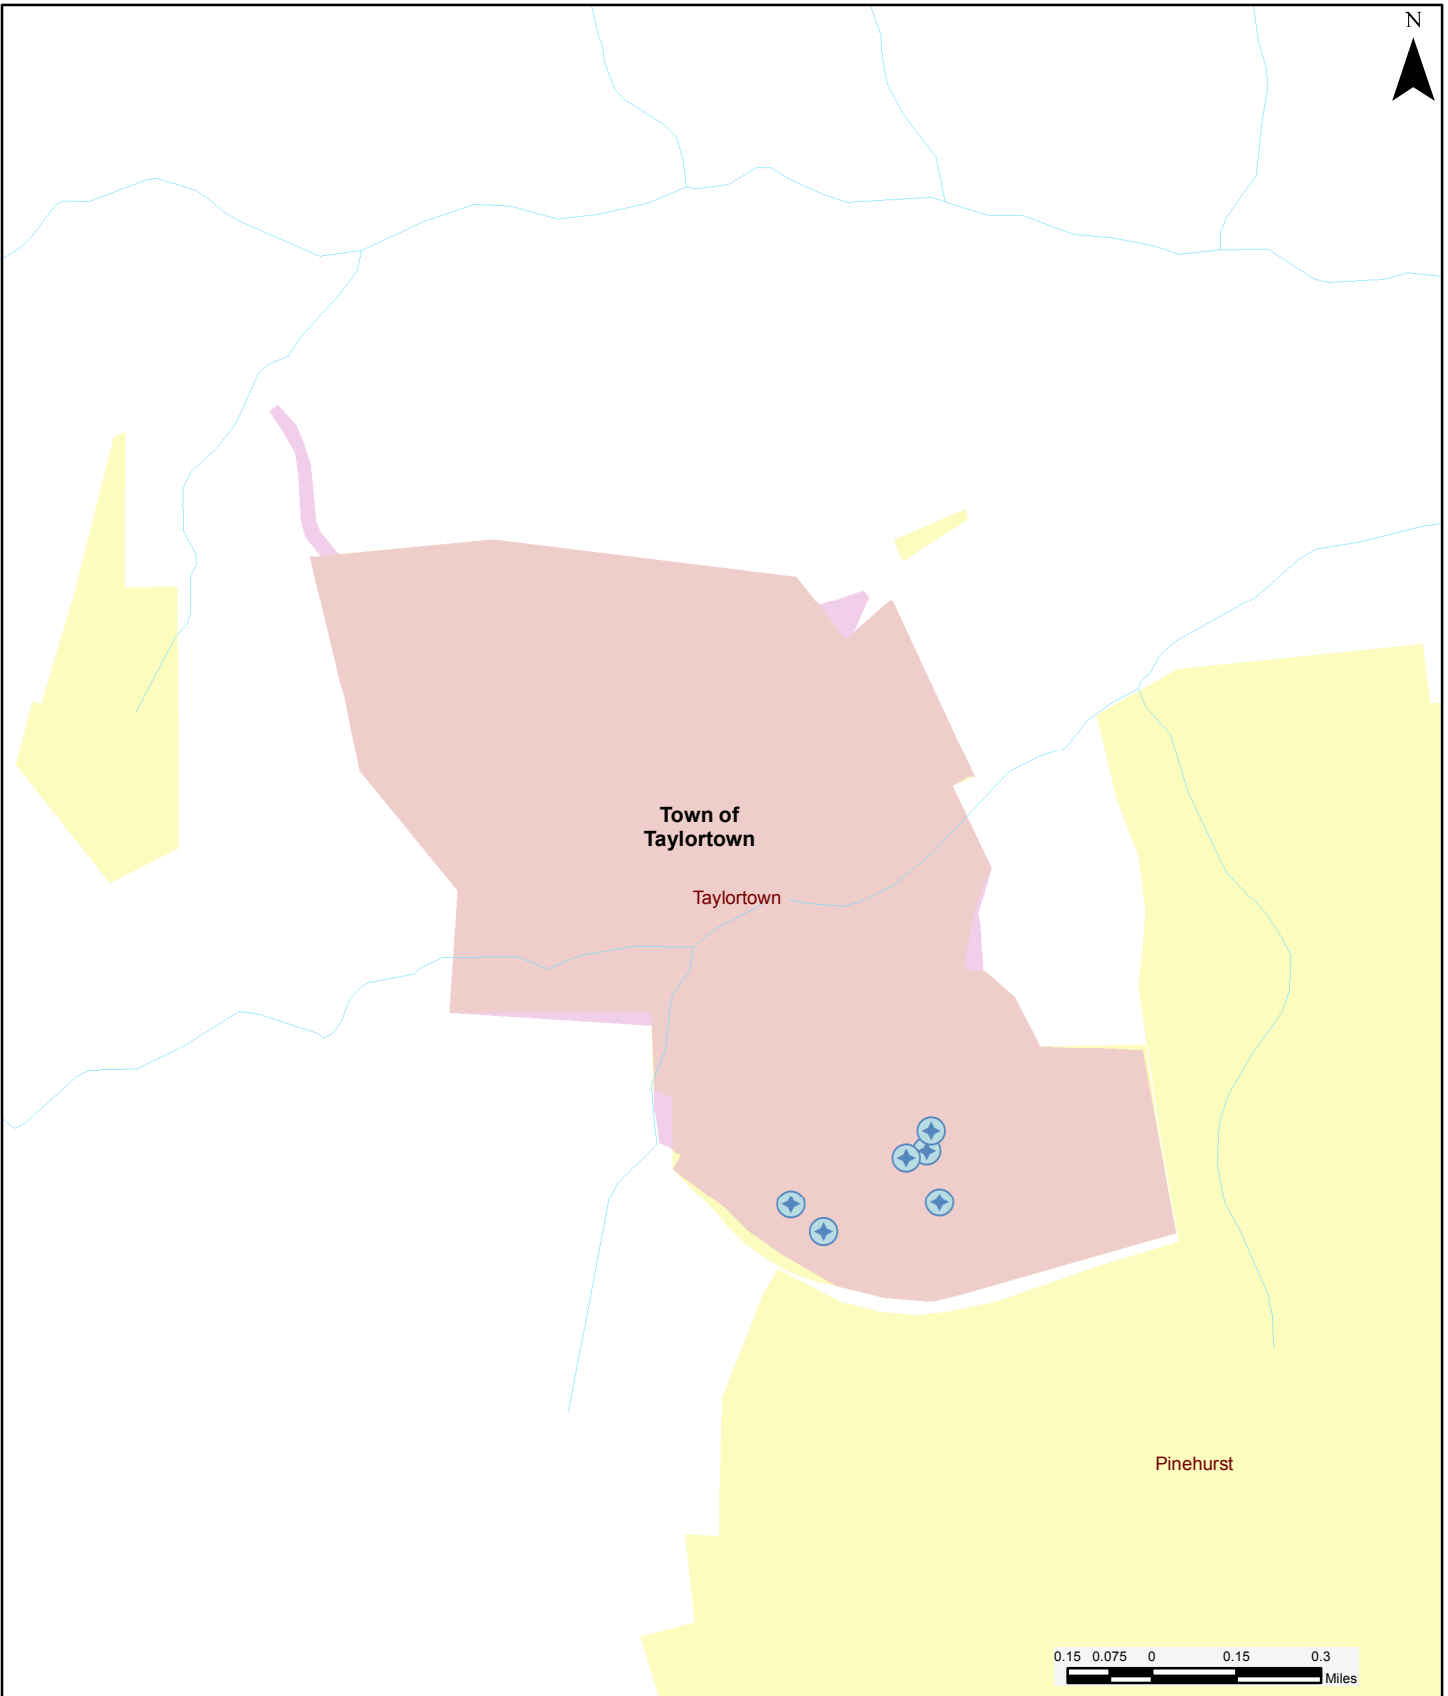

N

## Water Service Area: Town of Taylortown

Wastewater Treatment Plants

Water Service Areas

Water Supply Watersheds

Lakes

Cities and Towns

Drinking Water Wells

Streams and Rivers

Headwater Streams    Larger Streams    Rivers

US Highways

Interstates

Surface Water Intakes

NOTE: Points, lines, polygons, and related information on this map are from publicly available datasets managed by both North Carolina state and U.S. federal agencies as of April 2015. UNC-TV is not responsible for any missing or inaccurate features or information.