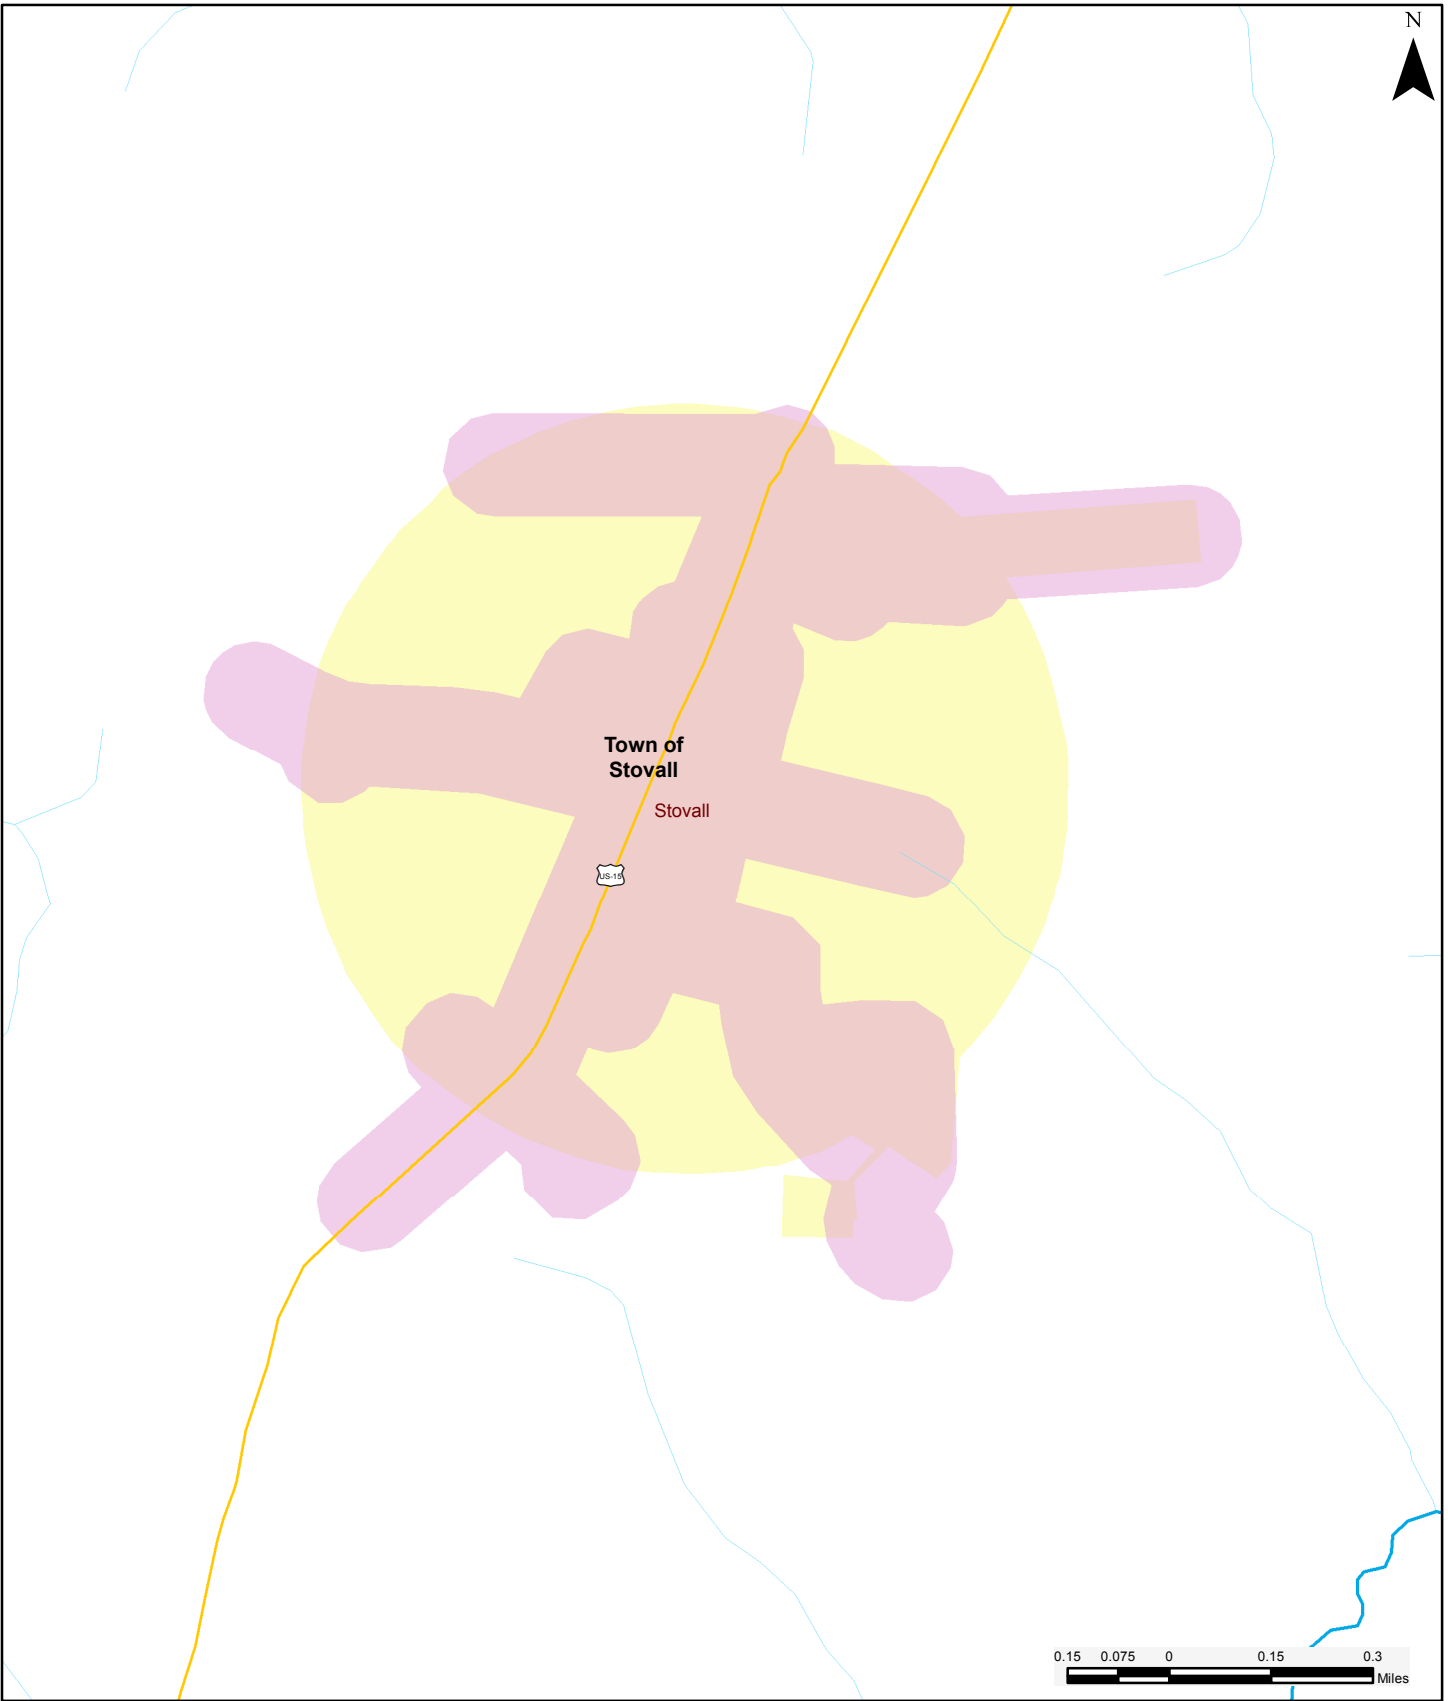

## Water Service Area: Town of Stovall

- |  |                             |  |                         |  |                  |
|--|-----------------------------|--|-------------------------|--|------------------|
|  | Wastewater Treatment Plants |  | Water Service Areas     |  | Lakes            |
|  | Drinking Water Wells        |  | Water Supply Watersheds |  | Cities and Towns |
|  | Surface Water Intakes       |  | Streams and Rivers      |  | US Highways      |
|  |                             |  | Headwater Streams       |  | Interstates      |
|  |                             |  | Larger Streams          |  |                  |
|  |                             |  | Rivers                  |  |                  |

NOTE: Points, lines, polygons, and related information on this map are from publicly available datasets managed by both North Carolina state and U.S. federal agencies as of April 2015. UNC-TV is not responsible for any missing or inaccurate features or information.