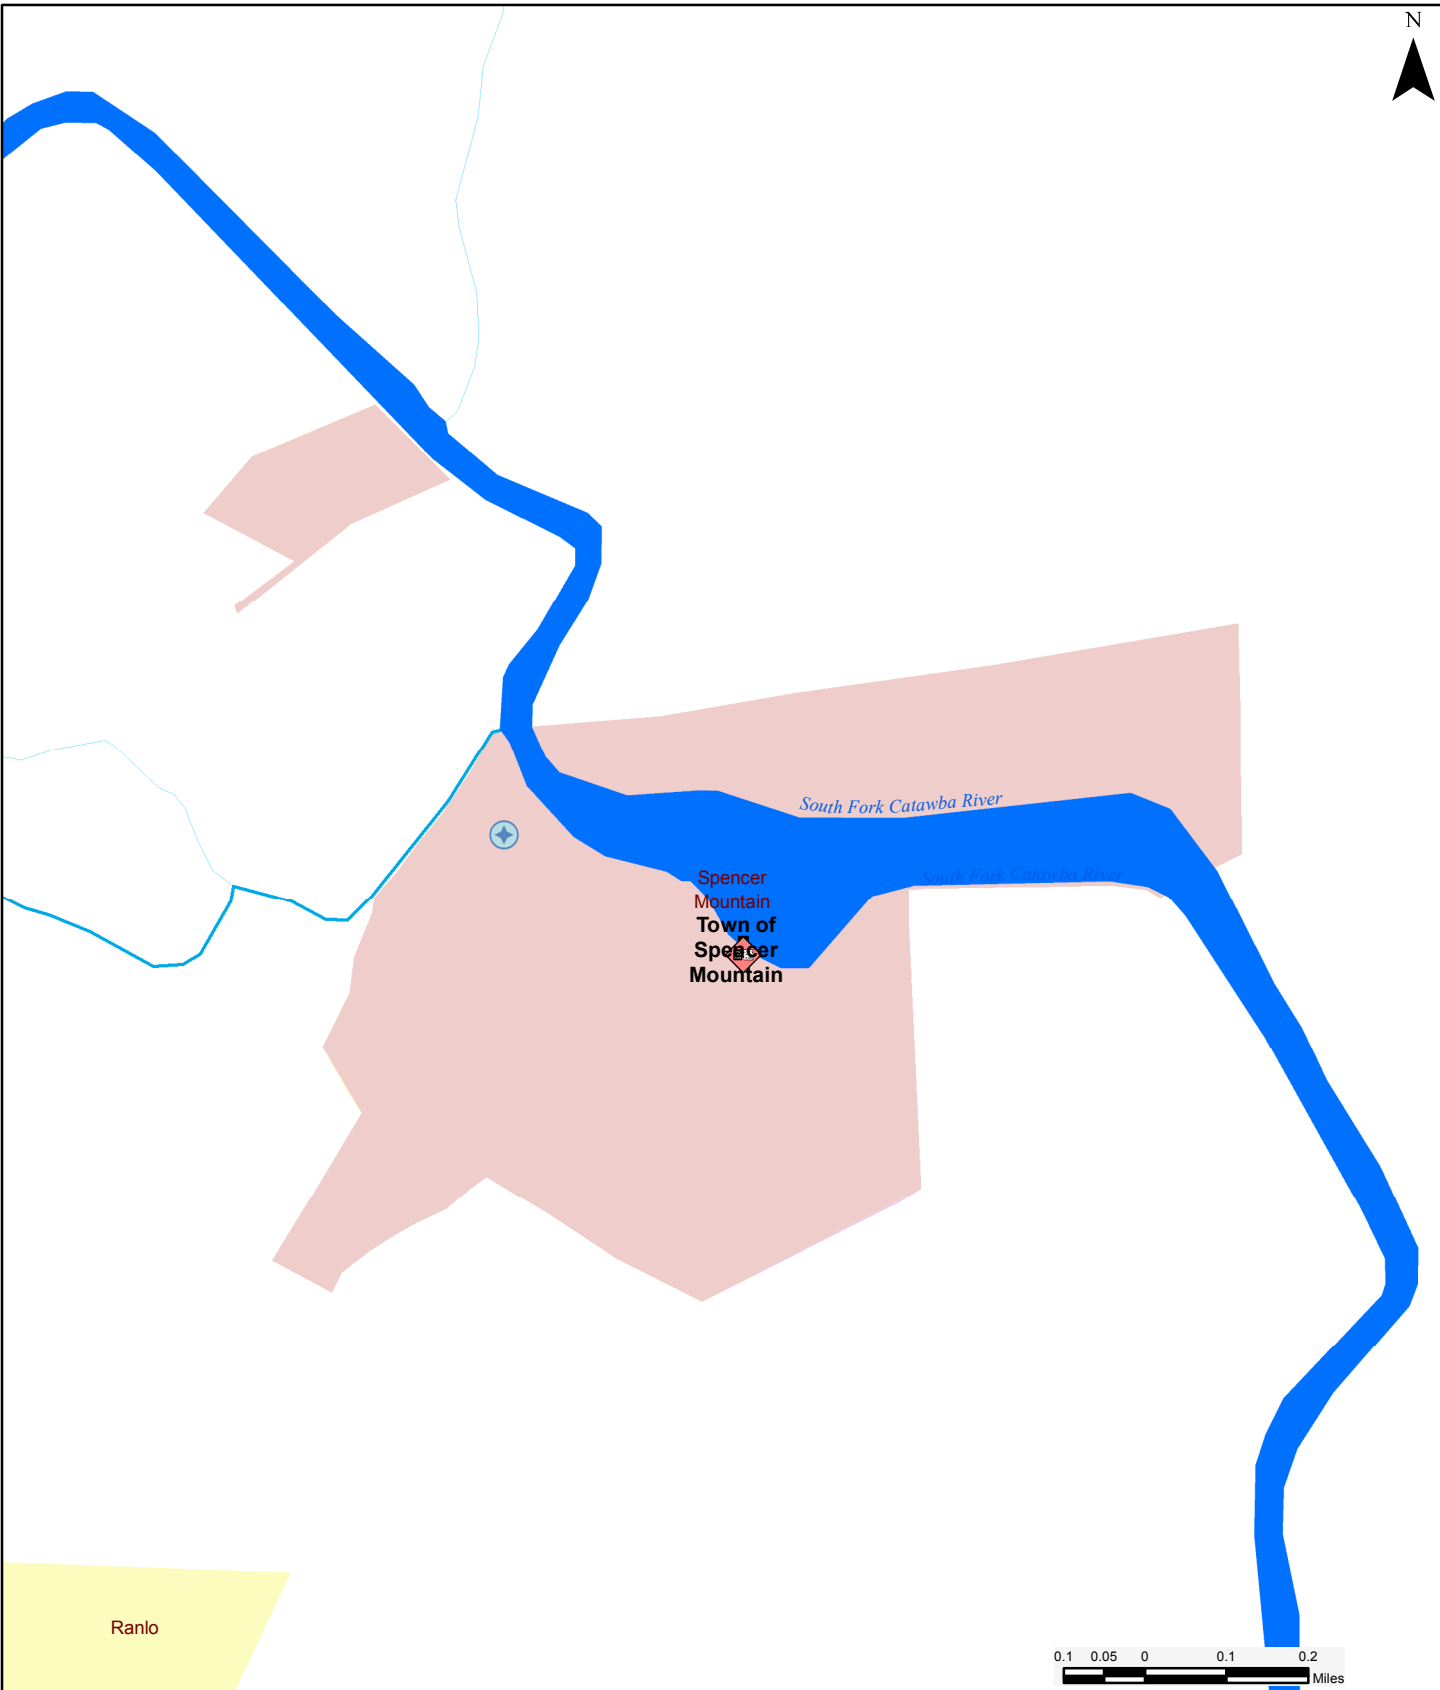

N

Water Service Area: Town of Spencer Mountain

- | | | | | | |
|--|-----------------------------|--|-------------------------|--|------------------|
| | Wastewater Treatment Plants | | Water Service Areas | | Lakes |
| | Drinking Water Wells | | Water Supply Watersheds | | Cities and Towns |
| | Surface Water Intakes | | Streams and Rivers | | US Highways |
| | | | Headwater Streams | | Interstates |
| | | | Larger Streams | | |
| | | | Rivers | | |

NOTE: Points, lines, polygons, and related information on this map are from publicly available datasets managed by both North Carolina state and U.S. federal agencies as of April 2015. UNC-TV is not responsible for any missing or inaccurate features or information.