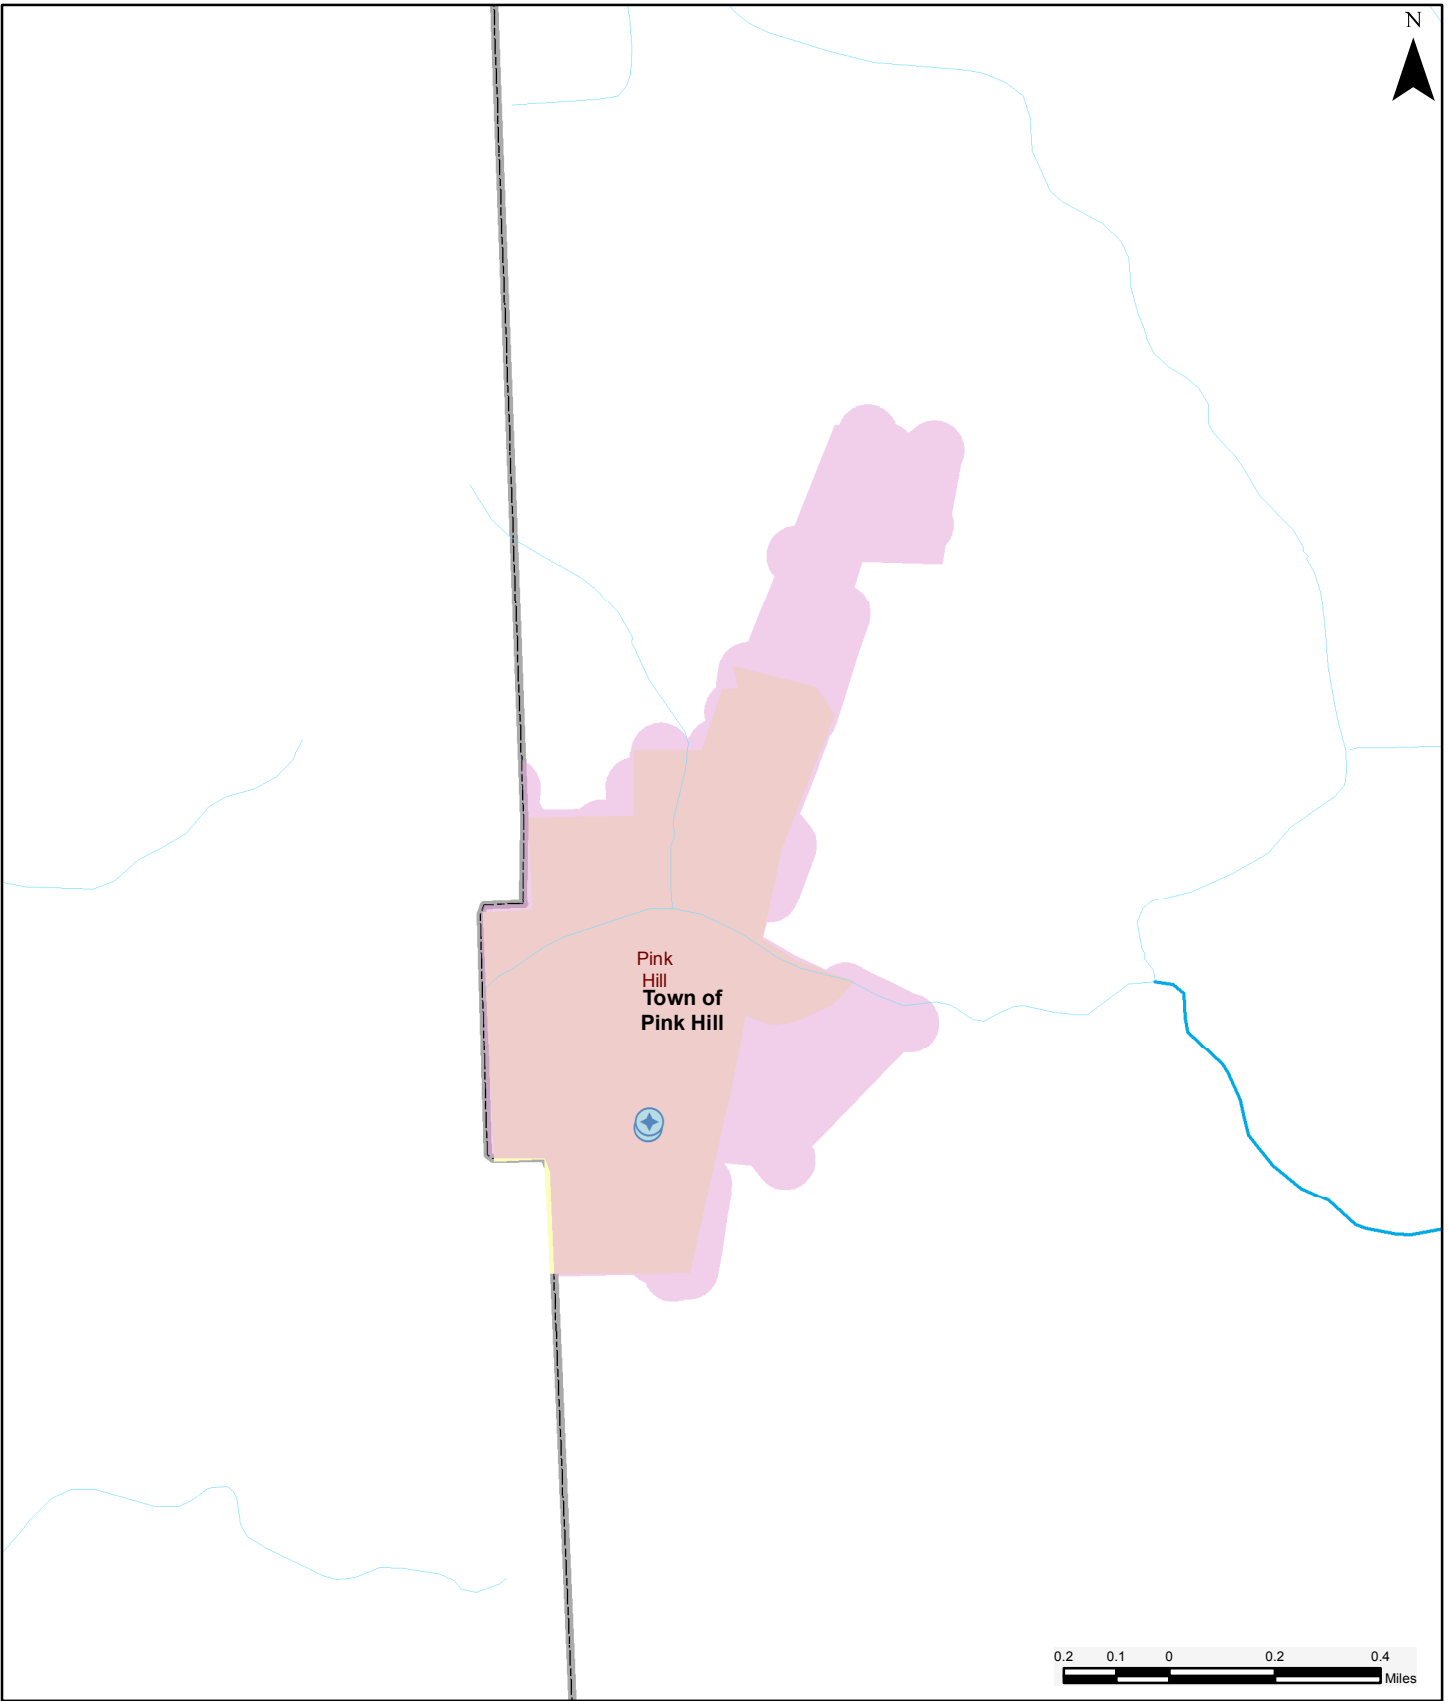

N

Pink Hill
Town of
Pink Hill

Water Service Area: Town of Pink Hill

-  Wastewater Treatment Plants
-  Drinking Water Wells
-  Surface Water Intakes
-  Water Service Areas
-  Water Supply Watersheds
-  Streams and Rivers
-  Lakes
-  Cities and Towns
-  US Highways
-  Interstates

NOTE: Points, lines, polygons, and related information on this map are from publicly available datasets managed by both North Carolina state and U.S. federal agencies as of April 2015. UNC-TV is not responsible for any missing or inaccurate features or information.