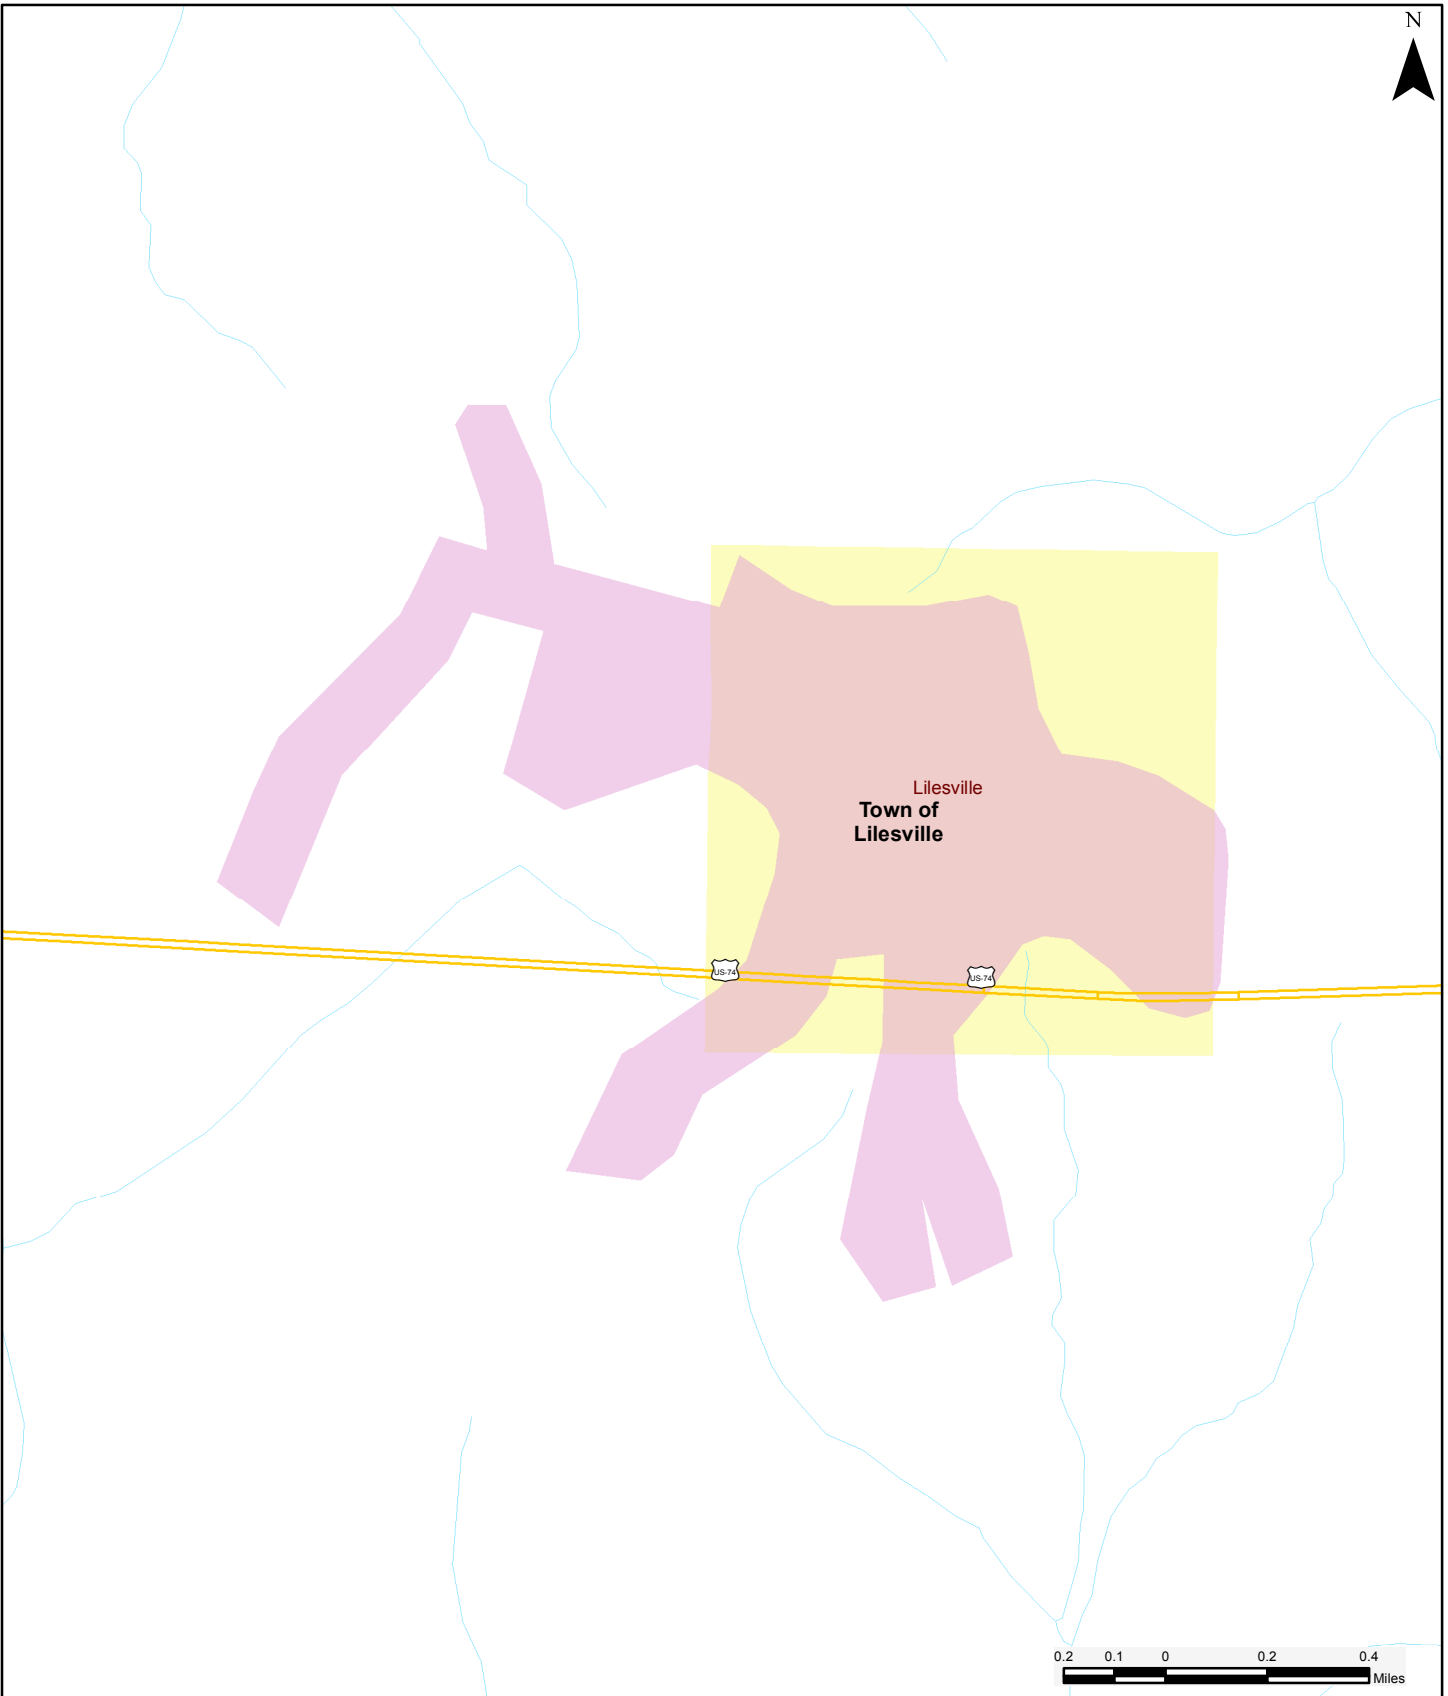

N

Water Service Area: Town of Lilesville

- | | | | | | |
|--|-----------------------------|--|-------------------------|--|------------------|
| | Wastewater Treatment Plants | | Water Service Areas | | Lakes |
| | Drinking Water Wells | | Water Supply Watersheds | | Cities and Towns |
| | Surface Water Intakes | | Streams and Rivers | | US Highways |
| | | | Headwater Streams | | Interstates |
| | | | Larger Streams | | |
| | | | Rivers | | |

NOTE: Points, lines, polygons, and related information on this map are from publicly available datasets managed by both North Carolina state and U.S. federal agencies as of April 2015. UNC-TV is not responsible for any missing or inaccurate features or information.