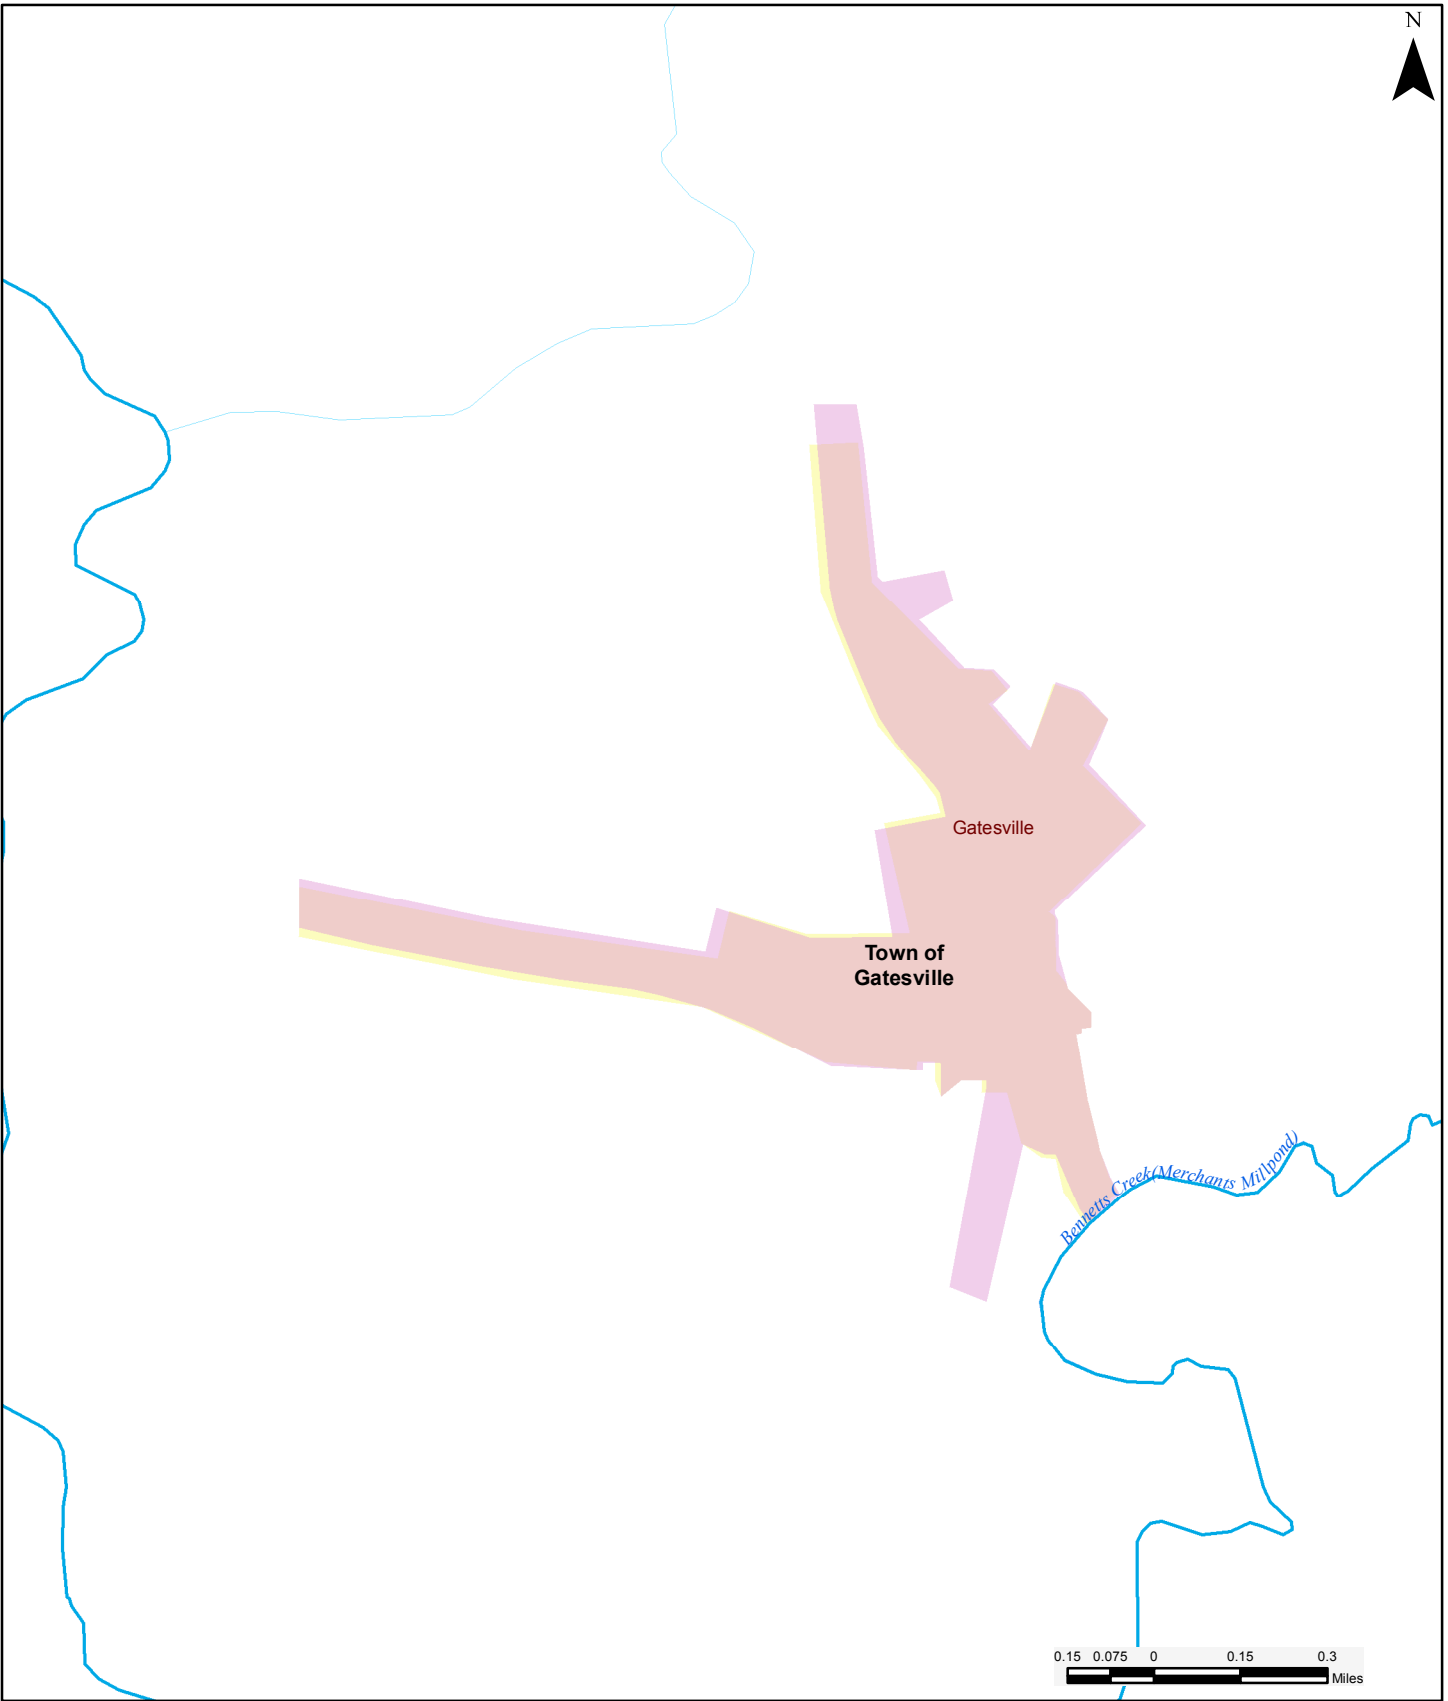

N

Water Service Area: Town of Gatesville

- | | | | | | |
|--|-----------------------------|--|-------------------------|--|------------------|
| | Wastewater Treatment Plants | | Water Service Areas | | Lakes |
| | Drinking Water Wells | | Water Supply Watersheds | | Cities and Towns |
| | Surface Water Intakes | | Streams and Rivers | | US Highways |
| | | | Headwater Streams | | Interstates |
| | | | Larger Streams | | |
| | | | Rivers | | |

NOTE: Points, lines, polygons, and related information on this map are from publicly available datasets managed by both North Carolina state and U.S. federal agencies as of April 2015. UNC-TV is not responsible for any missing or inaccurate features or information.