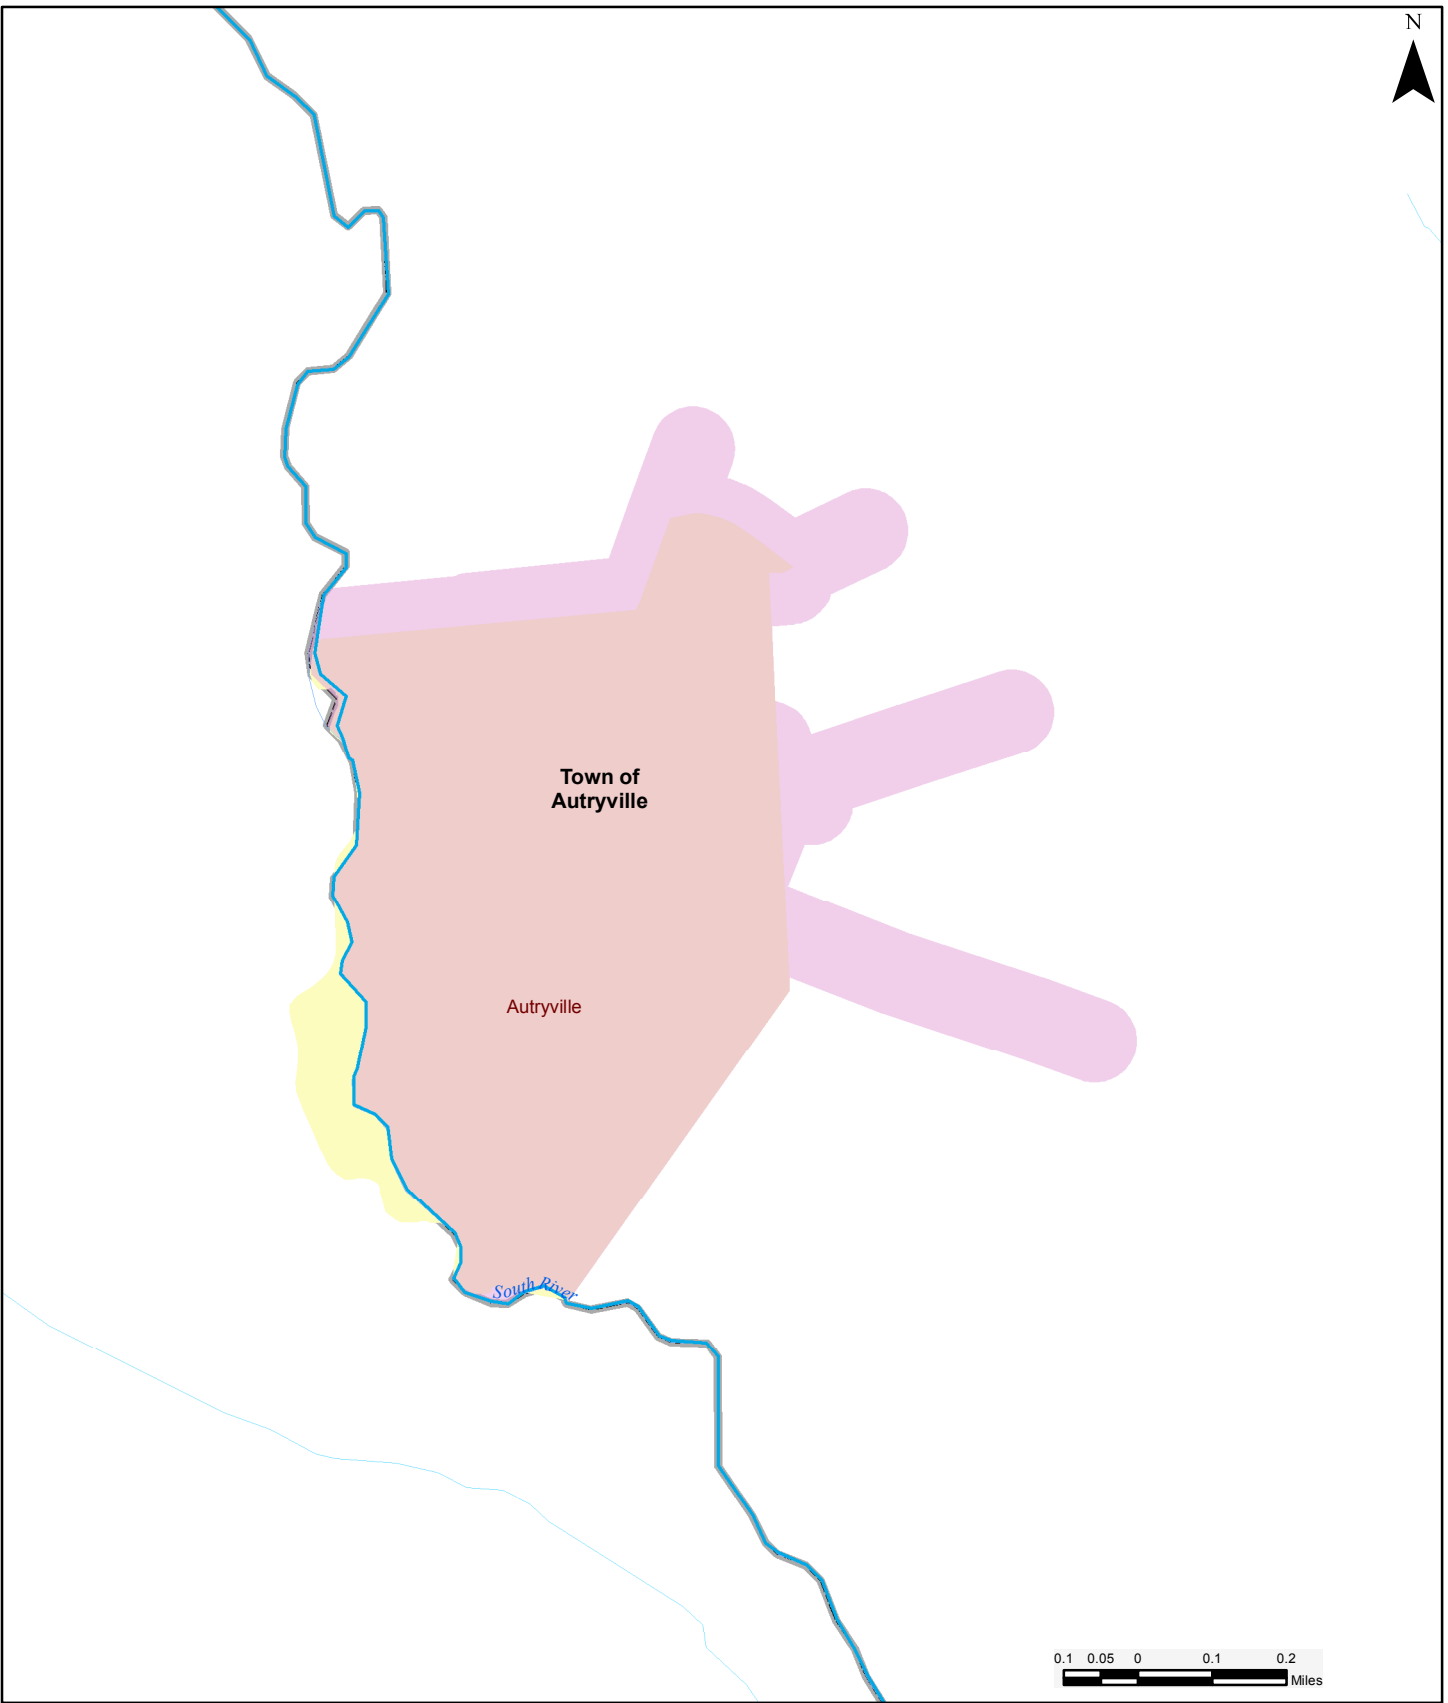

N

Water Service Area: Town of Autryville

Wastewater Treatment Plants

Water Service Areas

Lakes

Drinking Water Wells

Water Supply Watersheds

Cities and Towns

Surface Water Intakes

Streams and Rivers

Headwater Streams Larger Streams Rivers

US Highways

Interstates

NOTE: Points, lines, polygons, and related information on this map are from publicly available datasets managed by both North Carolina state and U.S. federal agencies as of April 2015. UNC-TV is not responsible for any missing or inaccurate features or information.