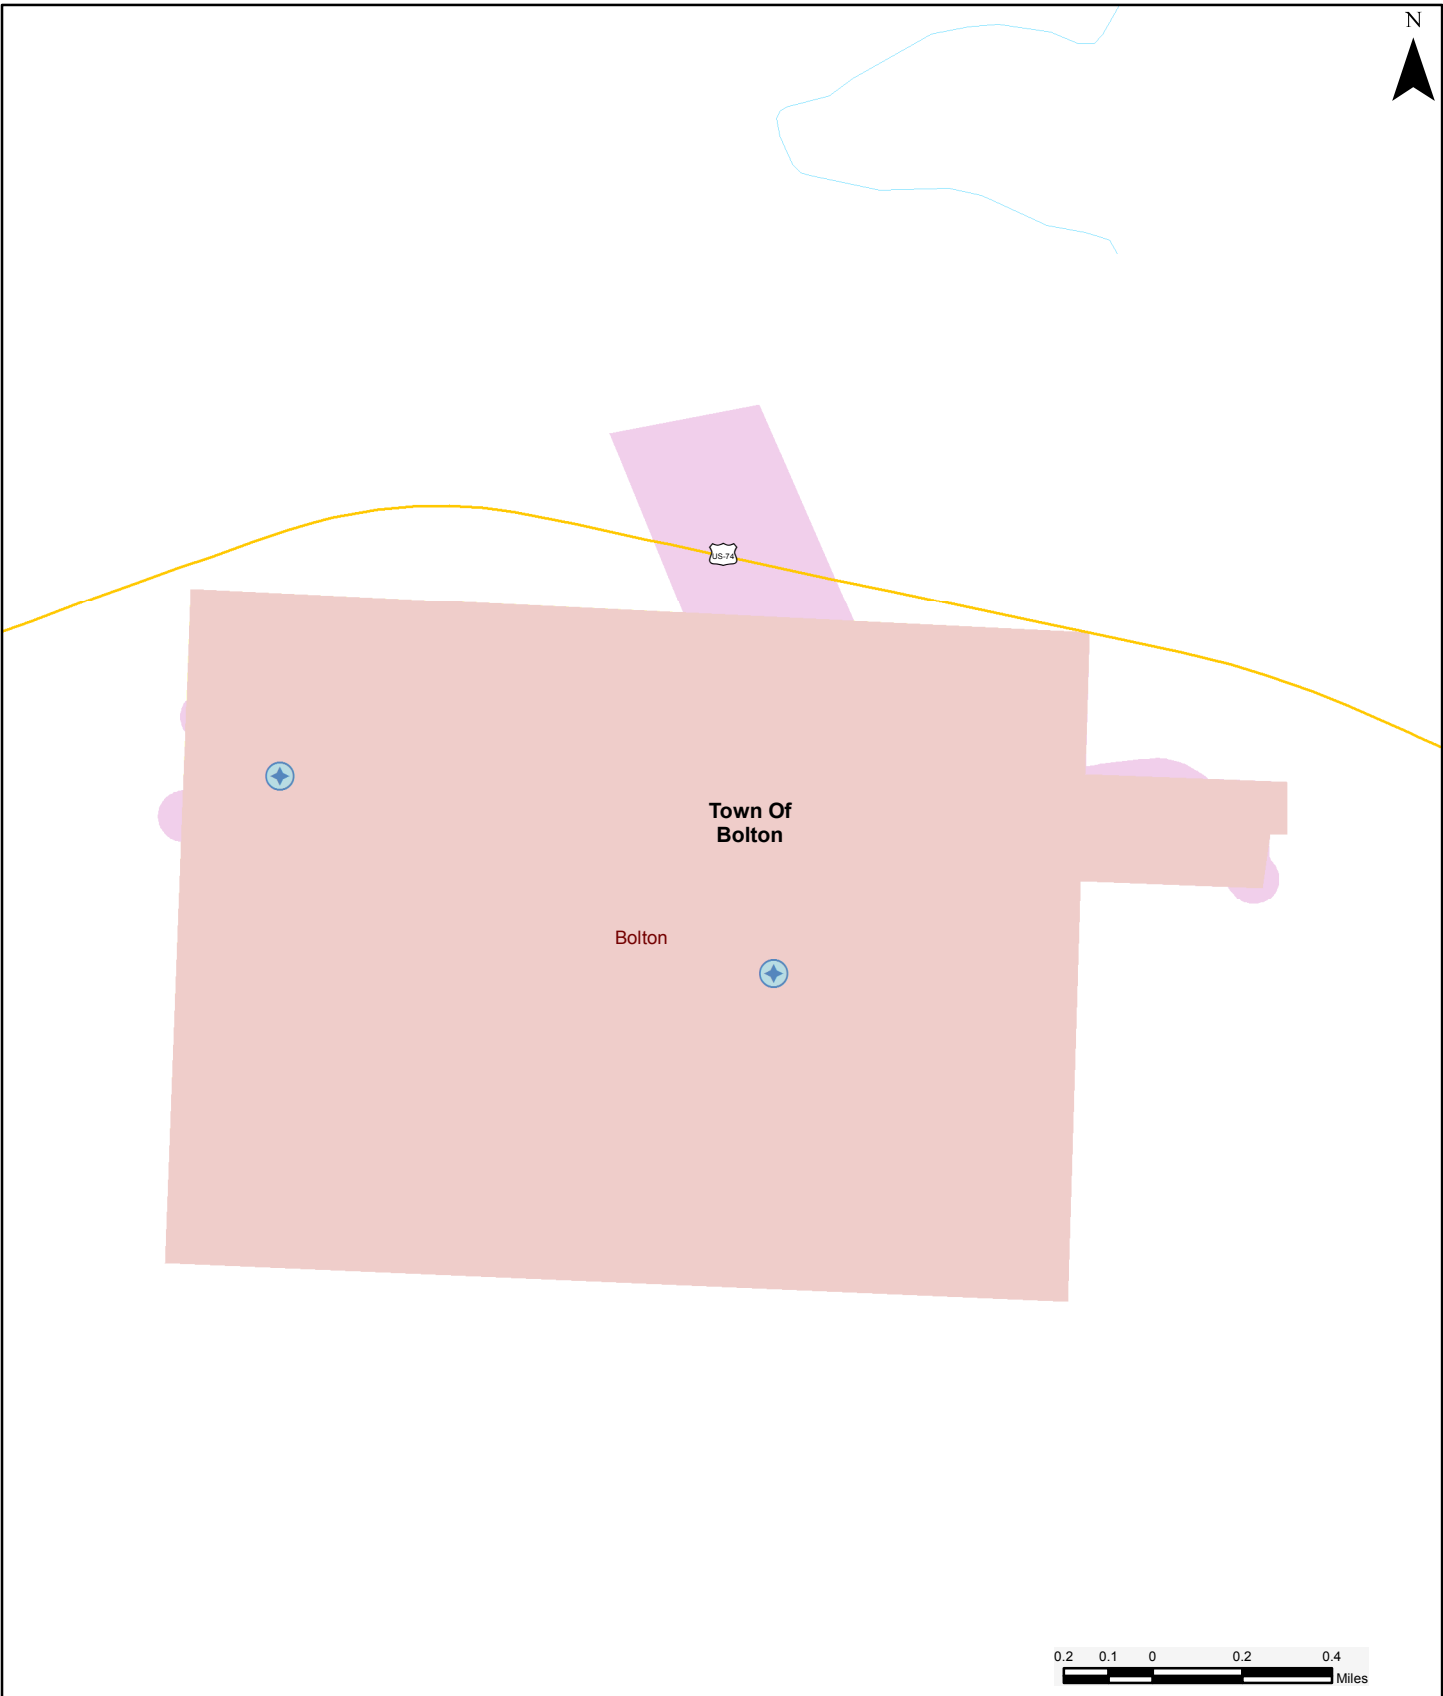

N

Water Service Area: Town Of Bolton

Wastewater Treatment Plants

Water Service Areas

Lakes

Drinking Water Wells

Water Supply Watersheds

Cities and Towns

Surface Water Intakes

Streams and Rivers

US Highways

Headwater Streams Larger Streams Rivers

Interstates

NOTE: Points, lines, polygons, and related information on this map are from publicly available datasets managed by both North Carolina state and U.S. federal agencies as of April 2015. UNC-TV is not responsible for any missing or inaccurate features or information.