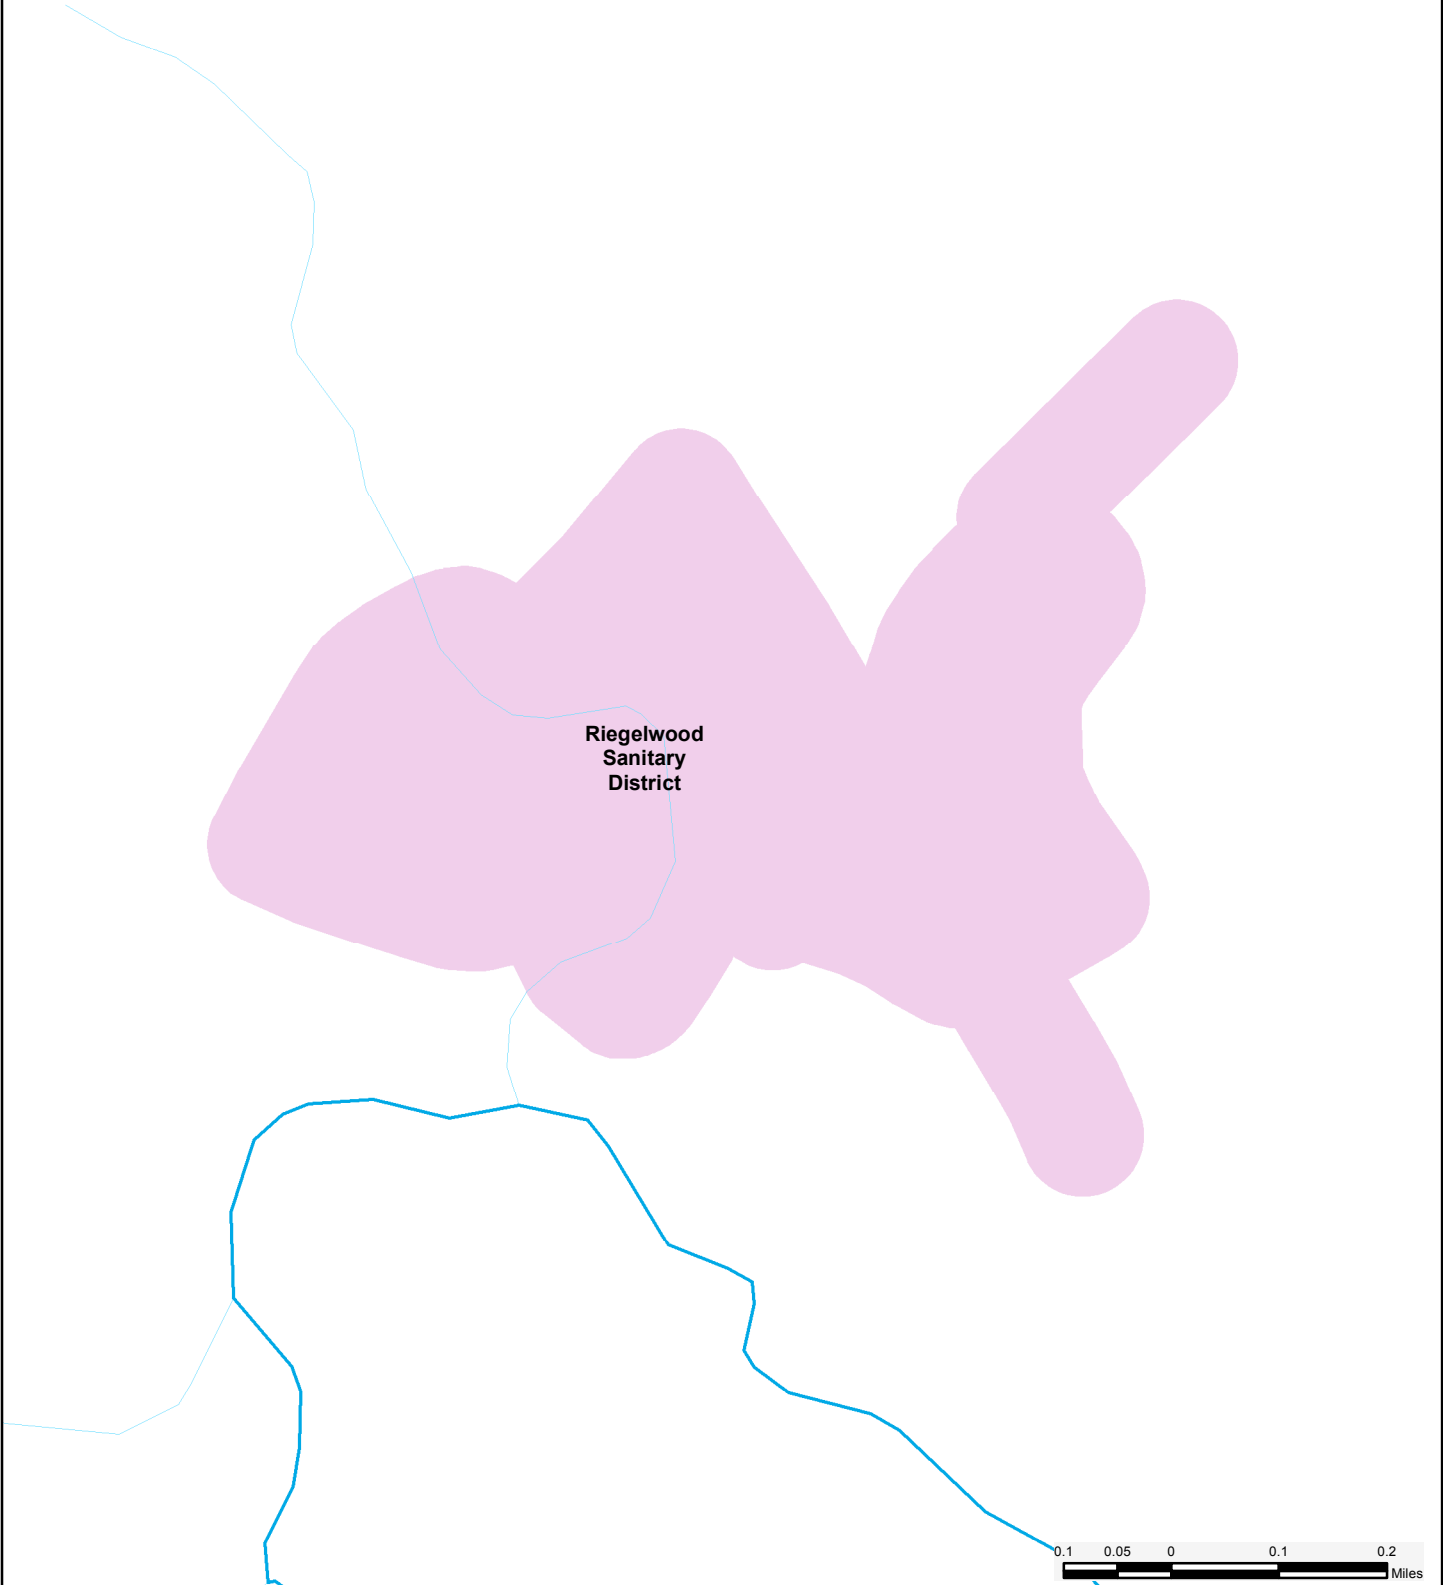

## Water Service Area: Riegelwood Sanitary District

- |  |                             |  |                         |  |                  |
|--|-----------------------------|--|-------------------------|--|------------------|
|  | Wastewater Treatment Plants |  | Water Service Areas     |  | Lakes            |
|  | Drinking Water Wells        |  | Water Supply Watersheds |  | Cities and Towns |
|  | Surface Water Intakes       |  | Streams and Rivers      |  | US Highways      |
|  |                             |  | Headwater Streams       |  | Interstates      |
|  |                             |  | Larger Streams          |  |                  |
|  |                             |  | Rivers                  |  |                  |

NOTE: Points, lines, polygons, and related information on this map are from publicly available datasets managed by both North Carolina state and U.S. federal agencies as of April 2015. UNC-TV is not responsible for any missing or inaccurate features or information.