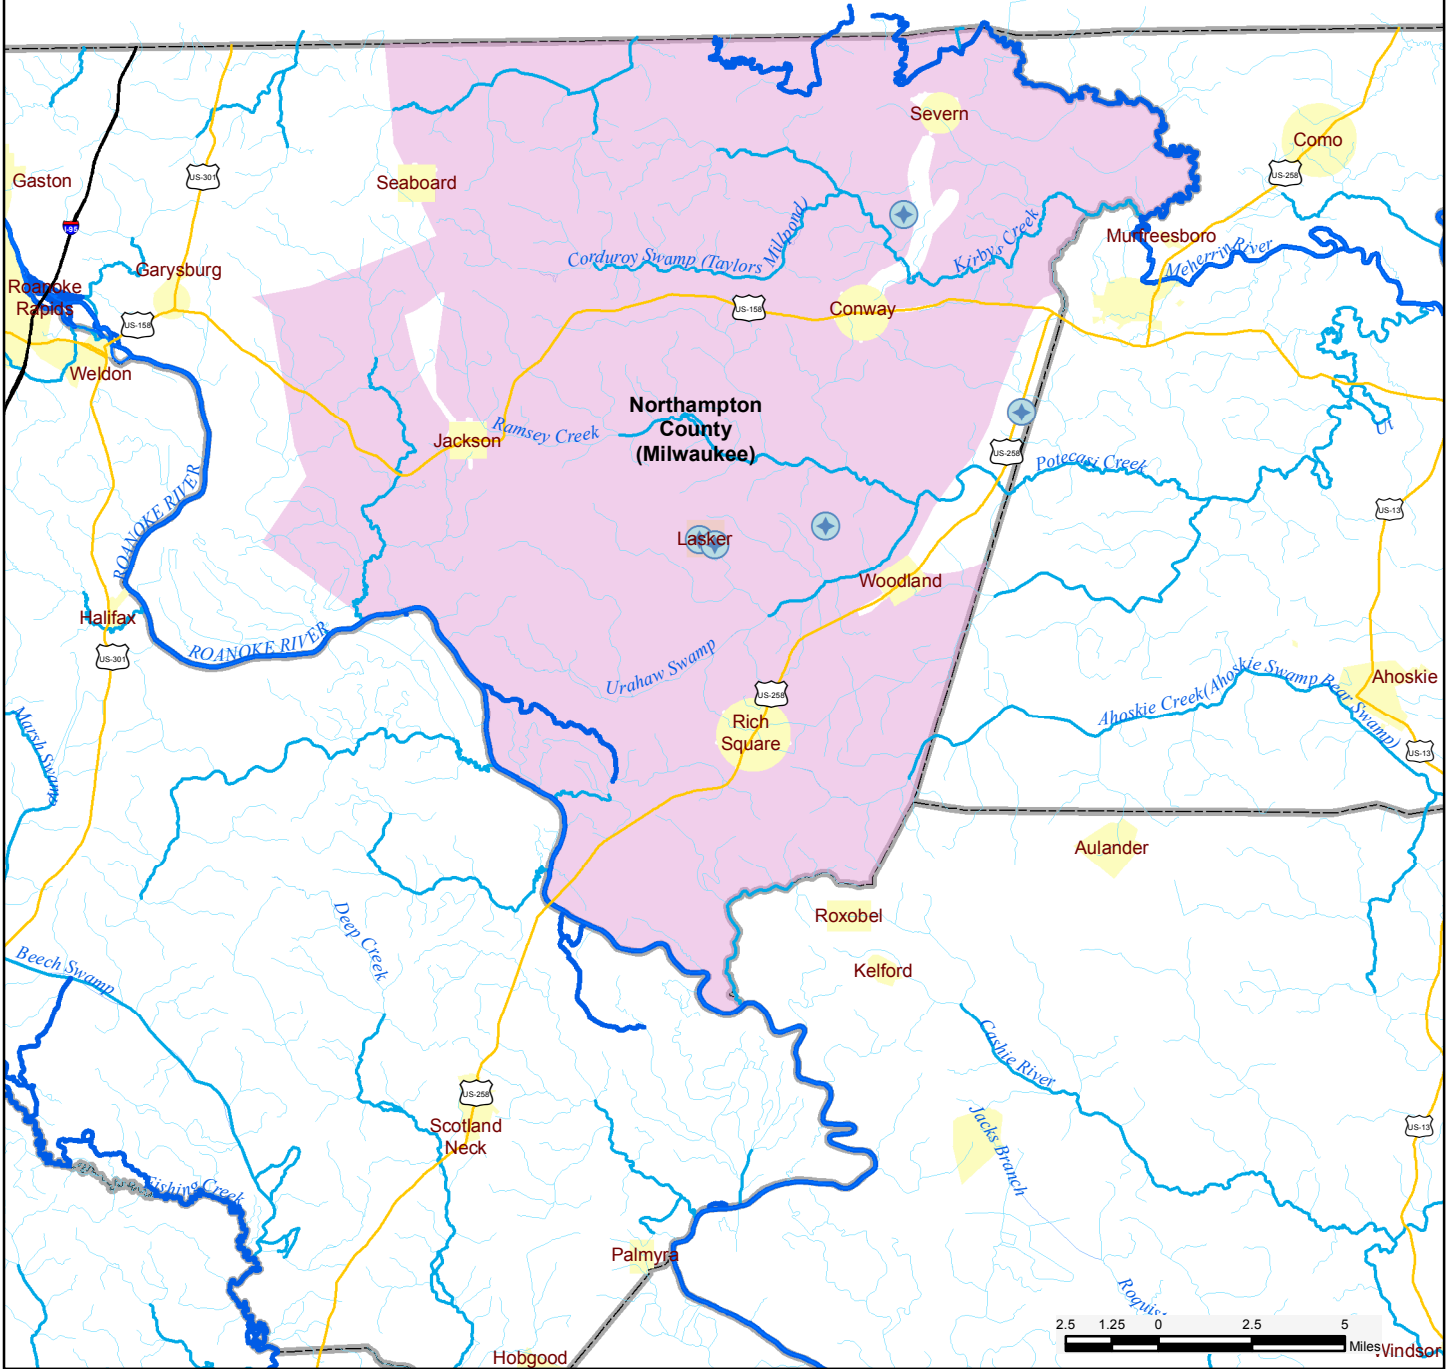

N

### Water Service Area: Northampton County (Milwaukee)

-  Wastewater Treatment Plants
-  Drinking Water Wells
-  Surface Water Intakes
-  Water Service Areas
-  Water Supply Watersheds
-  Streams and Rivers
-  Headwater Larger Streams
-  Lakes
-  Cities and Towns
-  US Highways
-  Interstates

NOTE: Points, lines, polygons, and related information on this map are from publicly available datasets managed by both North Carolina state and U.S. federal agencies as of April 2015. UNC-TV is not responsible for any missing or inaccurate features or information.