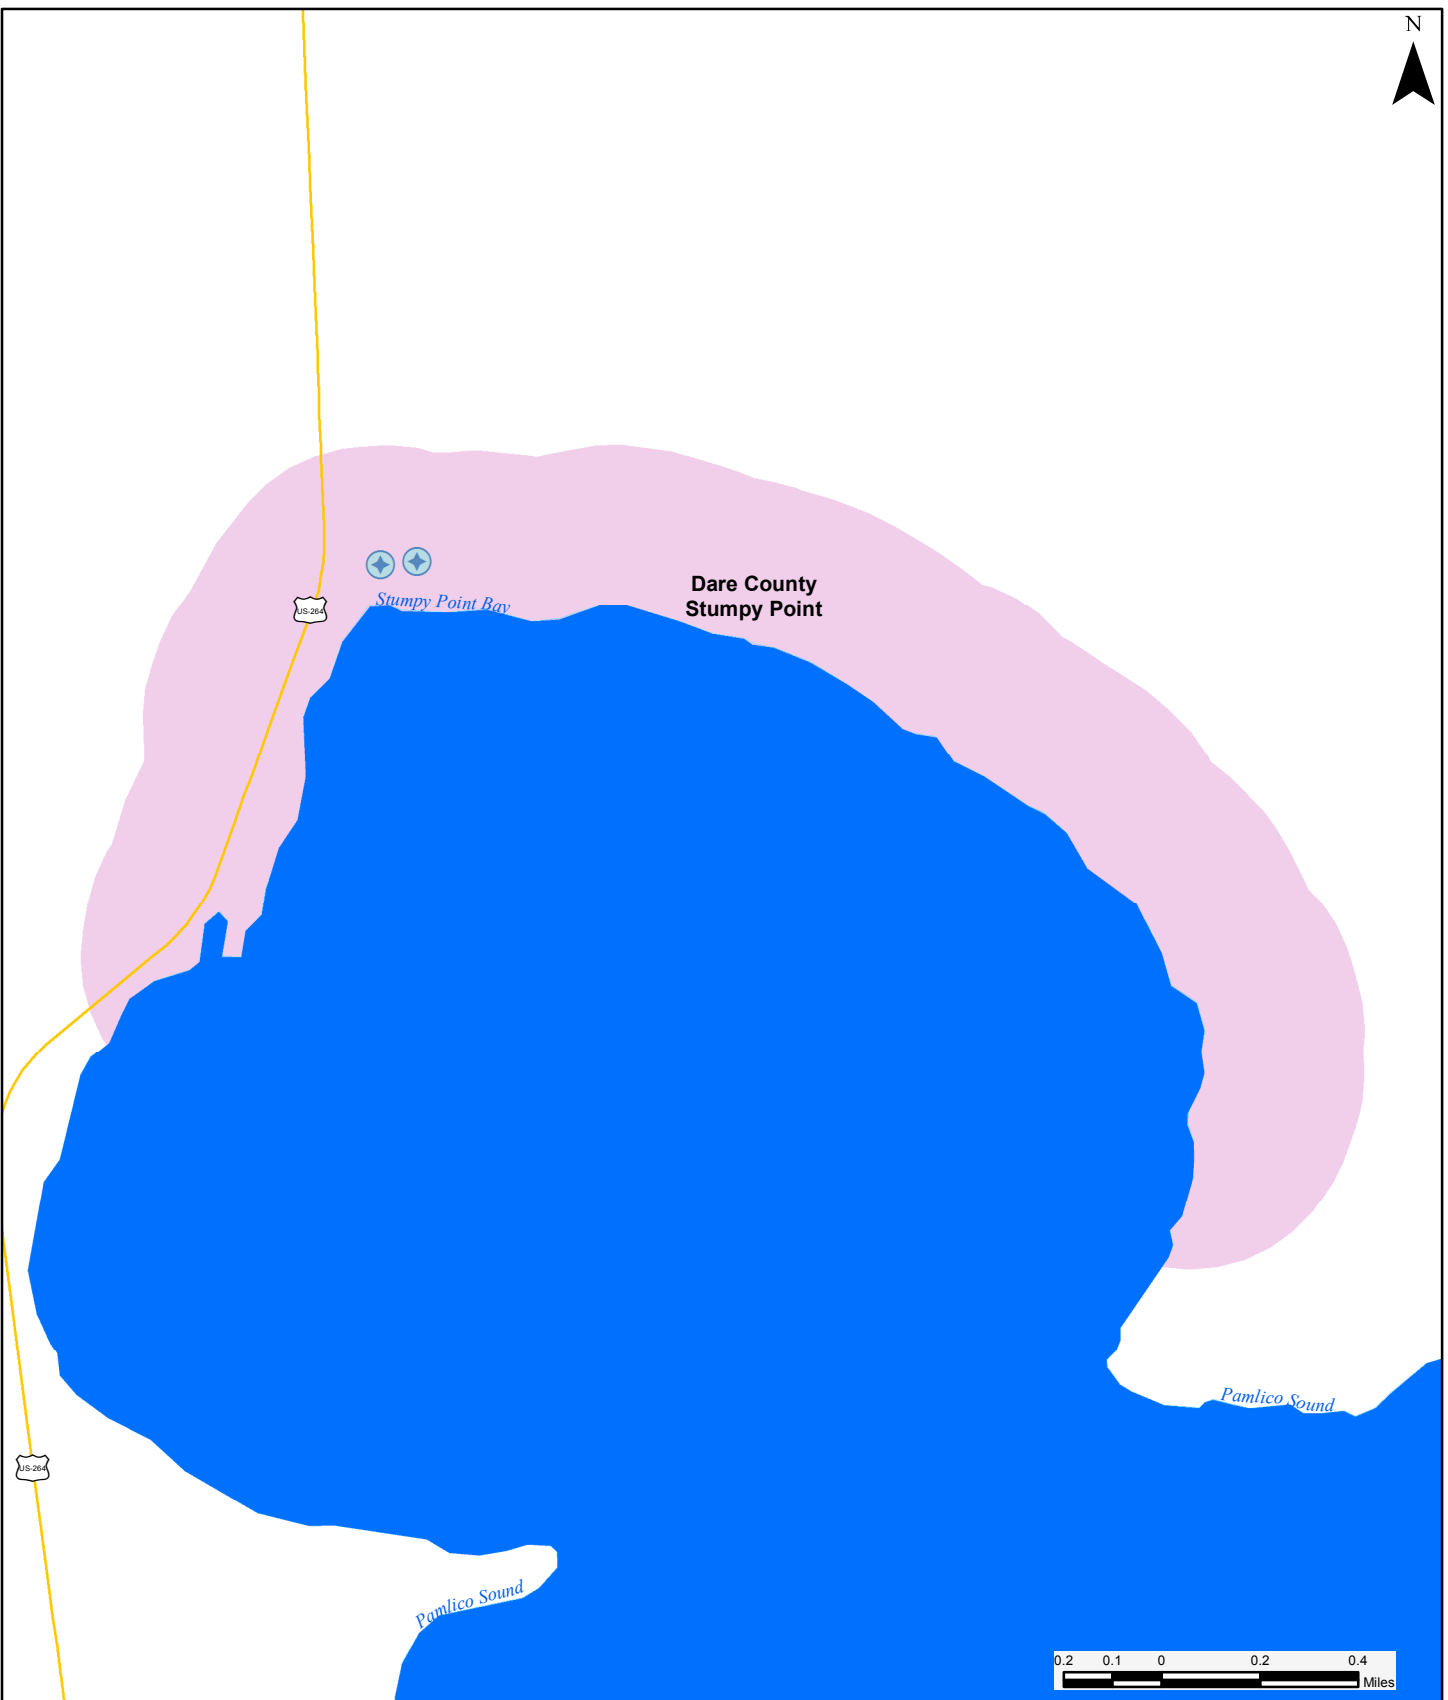

N

Water Service Area: Dare County Stumpy Point

Wastewater Treatment Plants

Water Service Areas

Lakes

Drinking Water Wells

Water Supply Watersheds

Cities and Towns

Surface Water Intakes

Streams and Rivers

Headwater Streams Larger Streams Rivers

US Highways

Interstates

NOTE: Points, lines, polygons, and related information on this map are from publicly available datasets managed by both North Carolina state and U.S. federal agencies as of April 2015. UNC-TV is not responsible for any missing or inaccurate features or information.