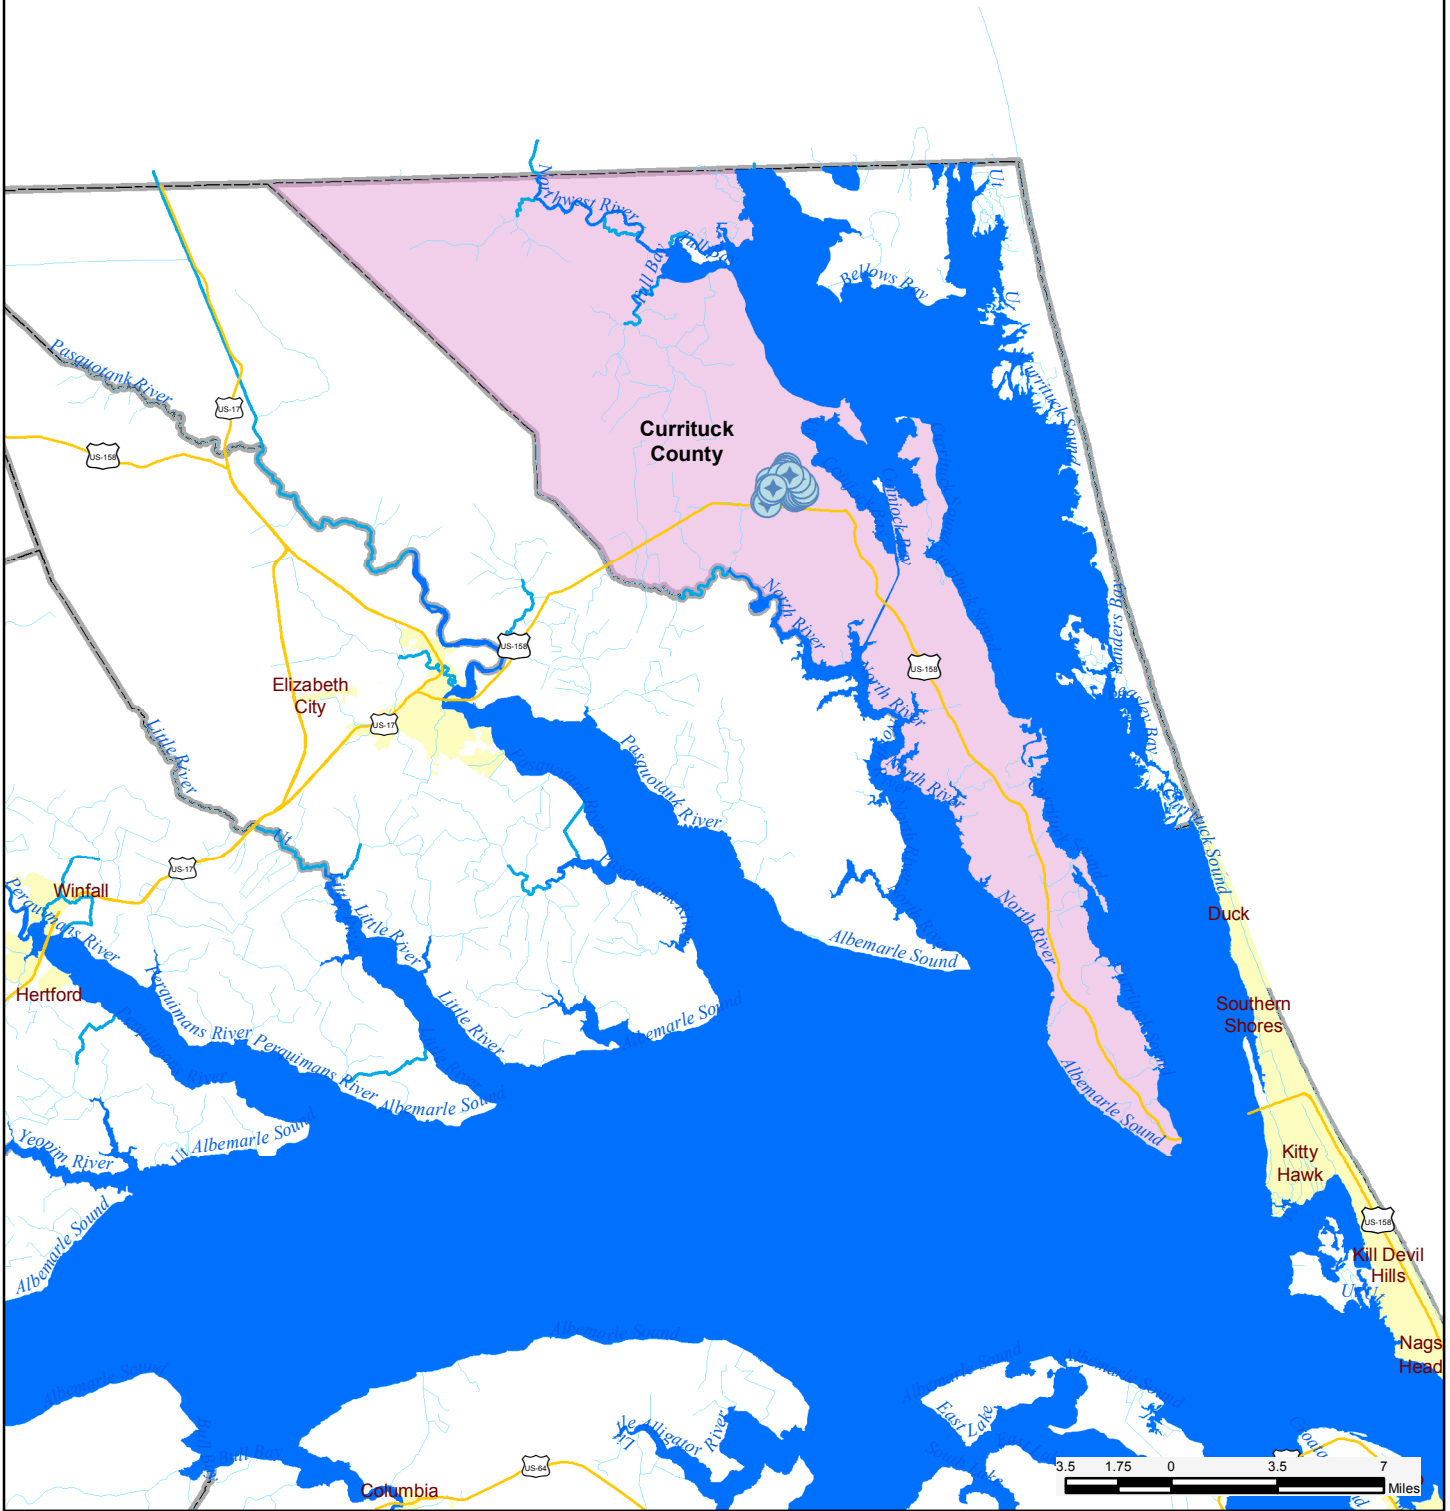

N

Water Service Area: Currituck County

- | | | | | | |
|--|-----------------------------|--|--------------------------|--|------------------|
| | Wastewater Treatment Plants | | Water Service Areas | | Lakes |
| | Drinking Water Wells | | Water Supply Watersheds | | Cities and Towns |
| | Surface Water Intakes | | Streams and Rivers | | US Highways |
| | | | Headwater Larger Streams | | Interstates |
| | | | Rivers | | |

www.unc-tv.org
UNC-TV
 Life-changing television

NOTE: Points, lines, polygons, and related information on this map are from publicly available datasets managed by both North Carolina state and U.S. federal agencies as of April 2015. UNC-TV is not responsible for any missing or inaccurate features or information.