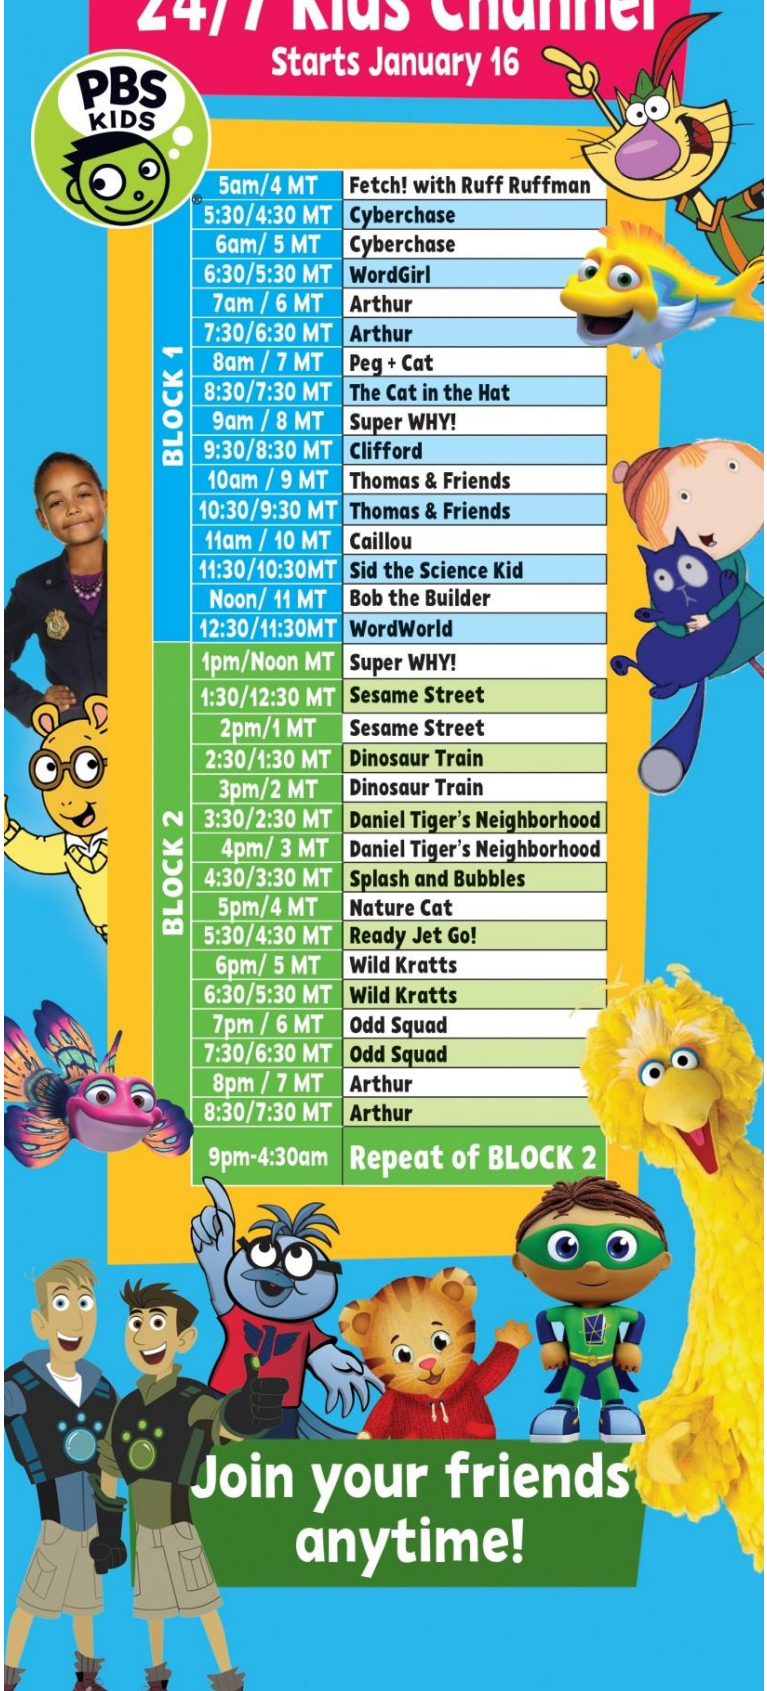

# 24/7 Kids Channel

Starts January 16

## BLOCK 1

5am/4 MT	Fetch! with Ruff Ruffman
5:30/4:30 MT	Cyberchase
6am/ 5 MT	Cyberchase
6:30/5:30 MT	WordGirl
7am / 6 MT	Arthur
7:30/6:30 MT	Arthur
8am / 7 MT	Peg + Cat
8:30/7:30 MT	The Cat in the Hat
9am / 8 MT	Super WHY!
9:30/8:30 MT	Clifford
10am / 9 MT	Thomas & Friends
10:30/9:30 MT	Thomas & Friends
11am / 10 MT	Caillou
11:30/10:30MT	Sid the Science Kid
Noon/ 11 MT	Bob the Builder
12:30/11:30MT	WordWorld

## BLOCK 2

1pm/Noon MT	Super WHY!
1:30/12:30 MT	Sesame Street
2pm/1 MT	Sesame Street
2:30/1:30 MT	Dinosaur Train
3pm/2 MT	Dinosaur Train
3:30/2:30 MT	Daniel Tiger's Neighborhood
4pm/ 3 MT	Daniel Tiger's Neighborhood
4:30/3:30 MT	Splash and Bubbles
5pm/4 MT	Nature Cat
5:30/4:30 MT	Ready Jet Go!
6pm/ 5 MT	Wild Kratts
6:30/5:30 MT	Wild Kratts
7pm / 6 MT	Odd Squad
7:30/6:30 MT	Odd Squad
8pm / 7 MT	Arthur
8:30/7:30 MT	Arthur
9pm-4:30am	Repeat of BLOCK 2